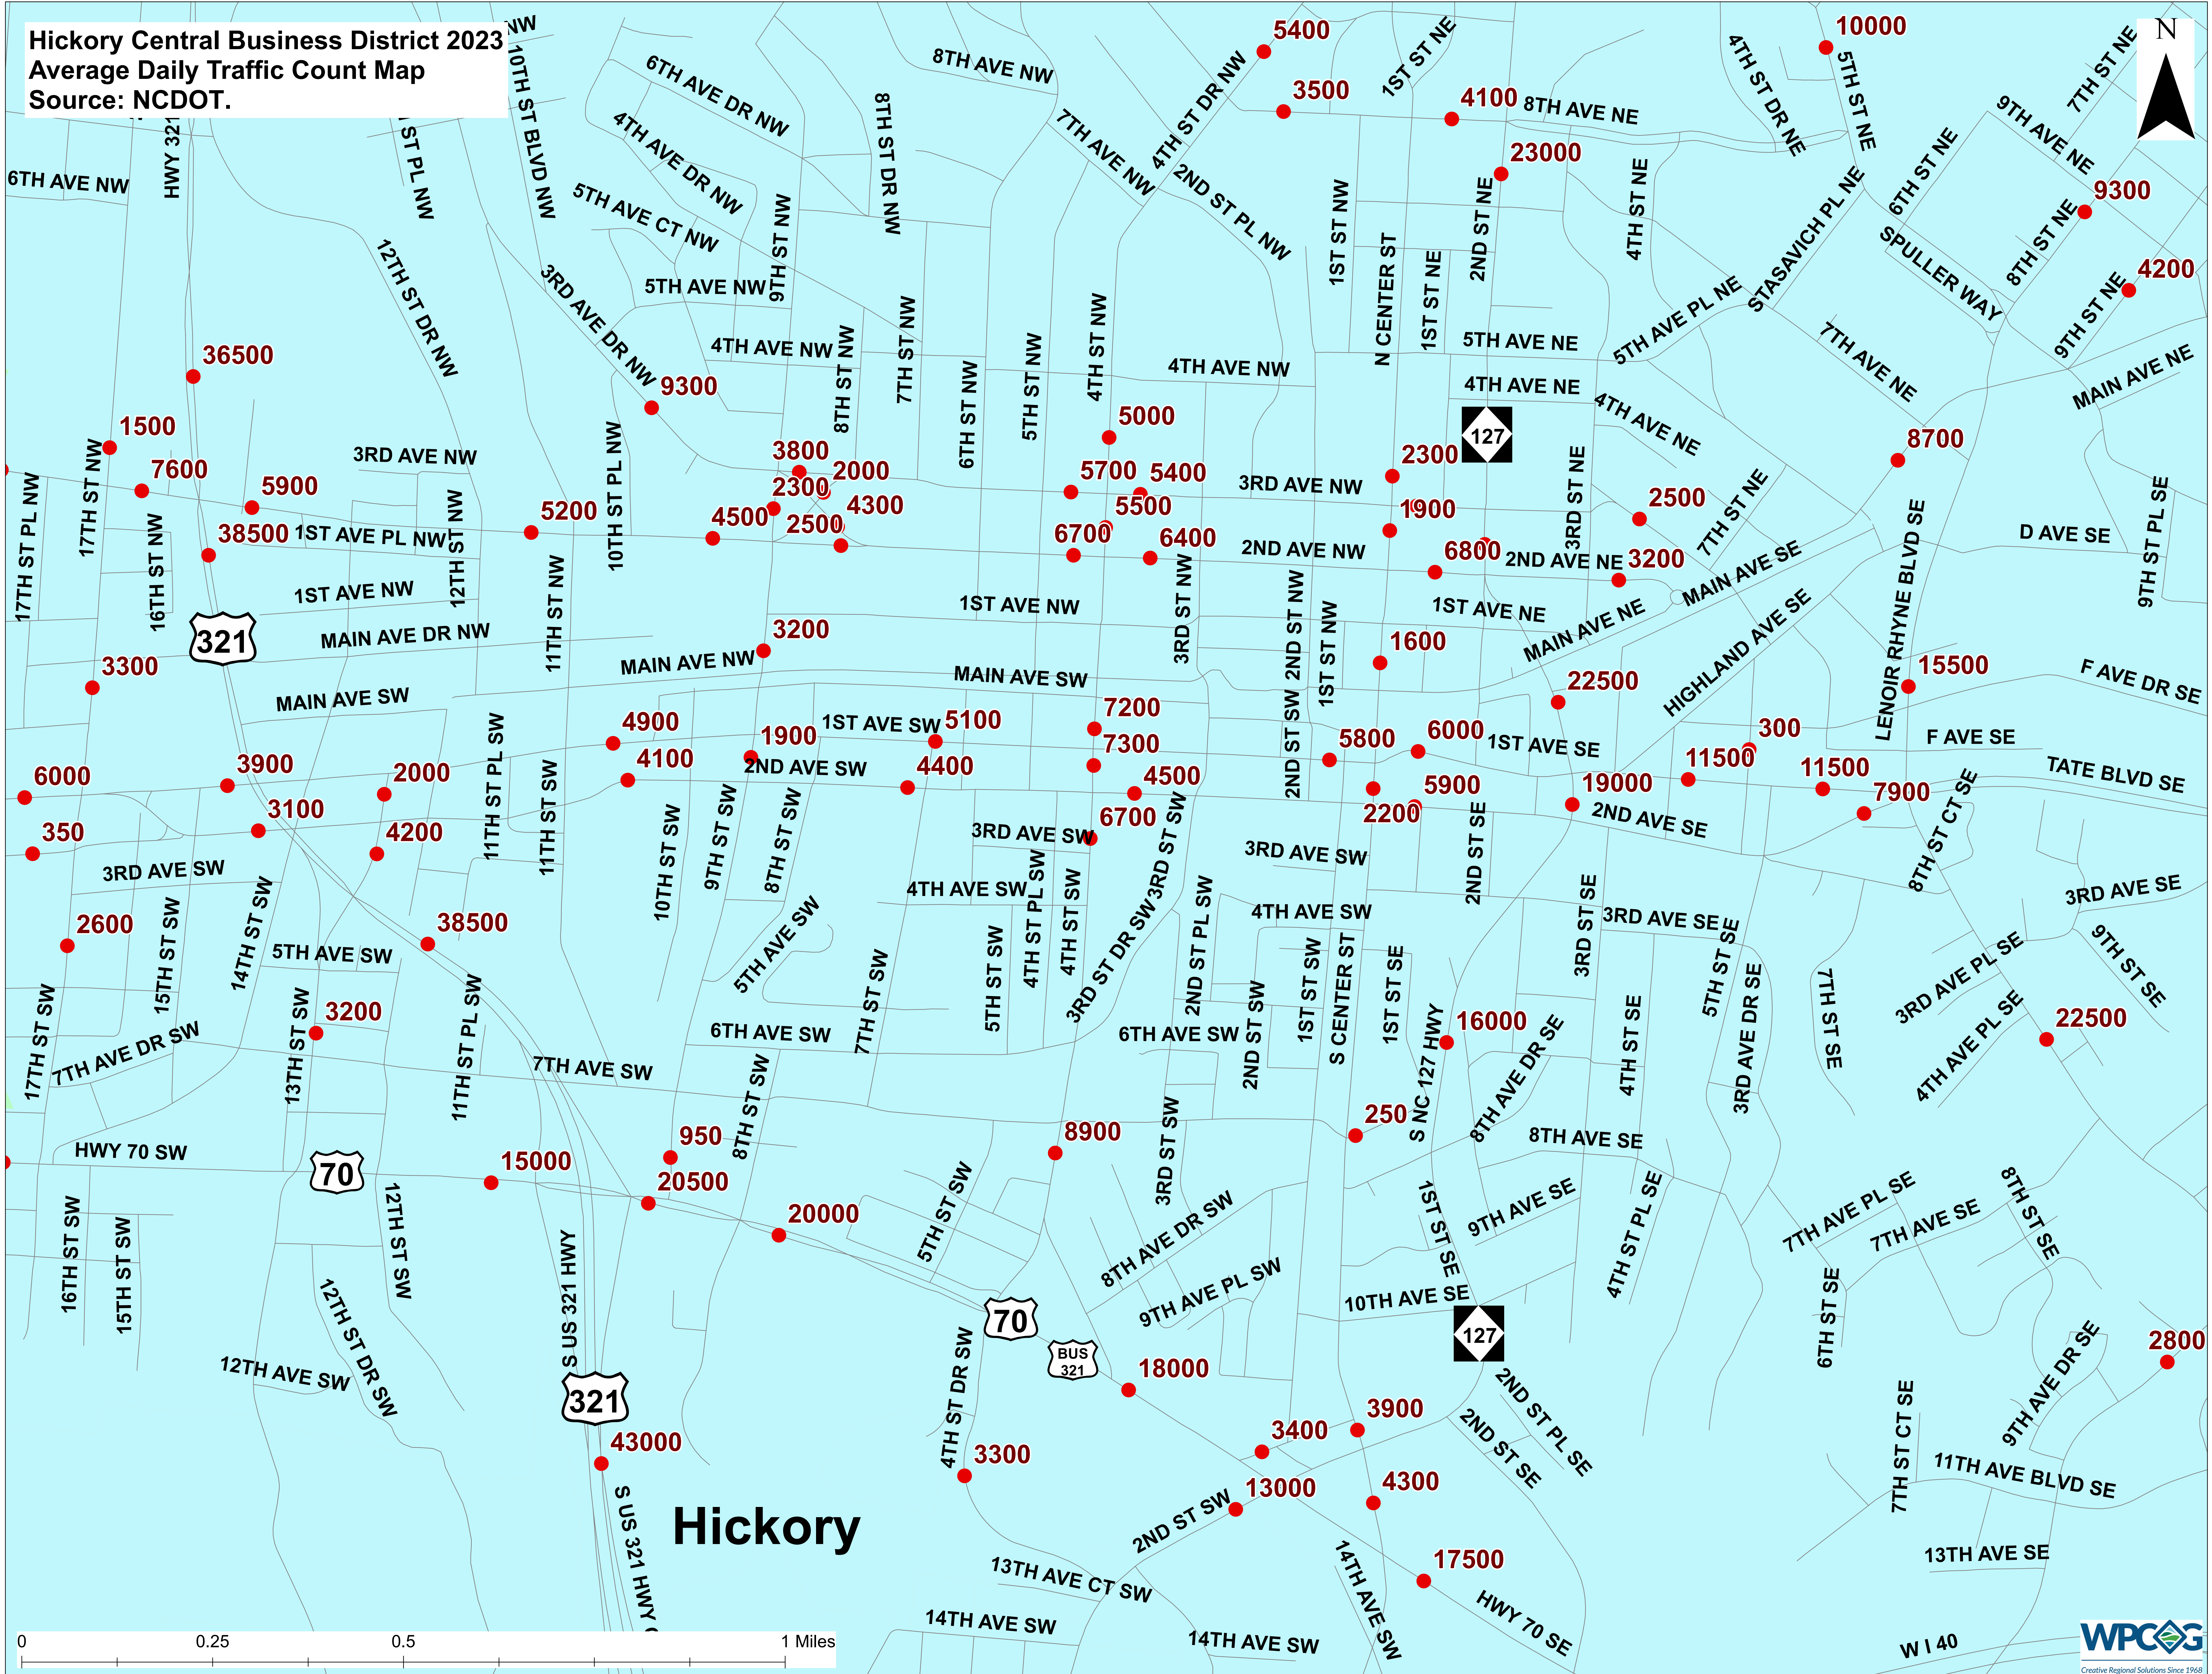

Catawba County 2023  
Average Daily Traffic  
Count Map  
Source: NCDOT.

Hickory (North) 2023  
Average Daily Traffic  
Count Map  
Source: NCDOT.

**Granite Falls**

**Hickory**

**Conover**

**Long View**

Hickory (South) 2023  
Average Daily Traffic  
Count Map  
Source: NCDOT.

**Hickory Central Business District 2023  
Average Daily Traffic Count Map**

Source: NCDOT.

Newton Area 2023  
Average Daily Traffic  
Count Map  
Source: NCDOT.

Conover Area 2023  
Average Daily Traffic  
Count Map  
Source: NCDOT.

Hickory Newton

Claremont

Conover

**Claremont and Catawba Area 2023  
Average Daily Traffic Count Map**  
Source: NCDOT.

0 0.5 1 2 Miles