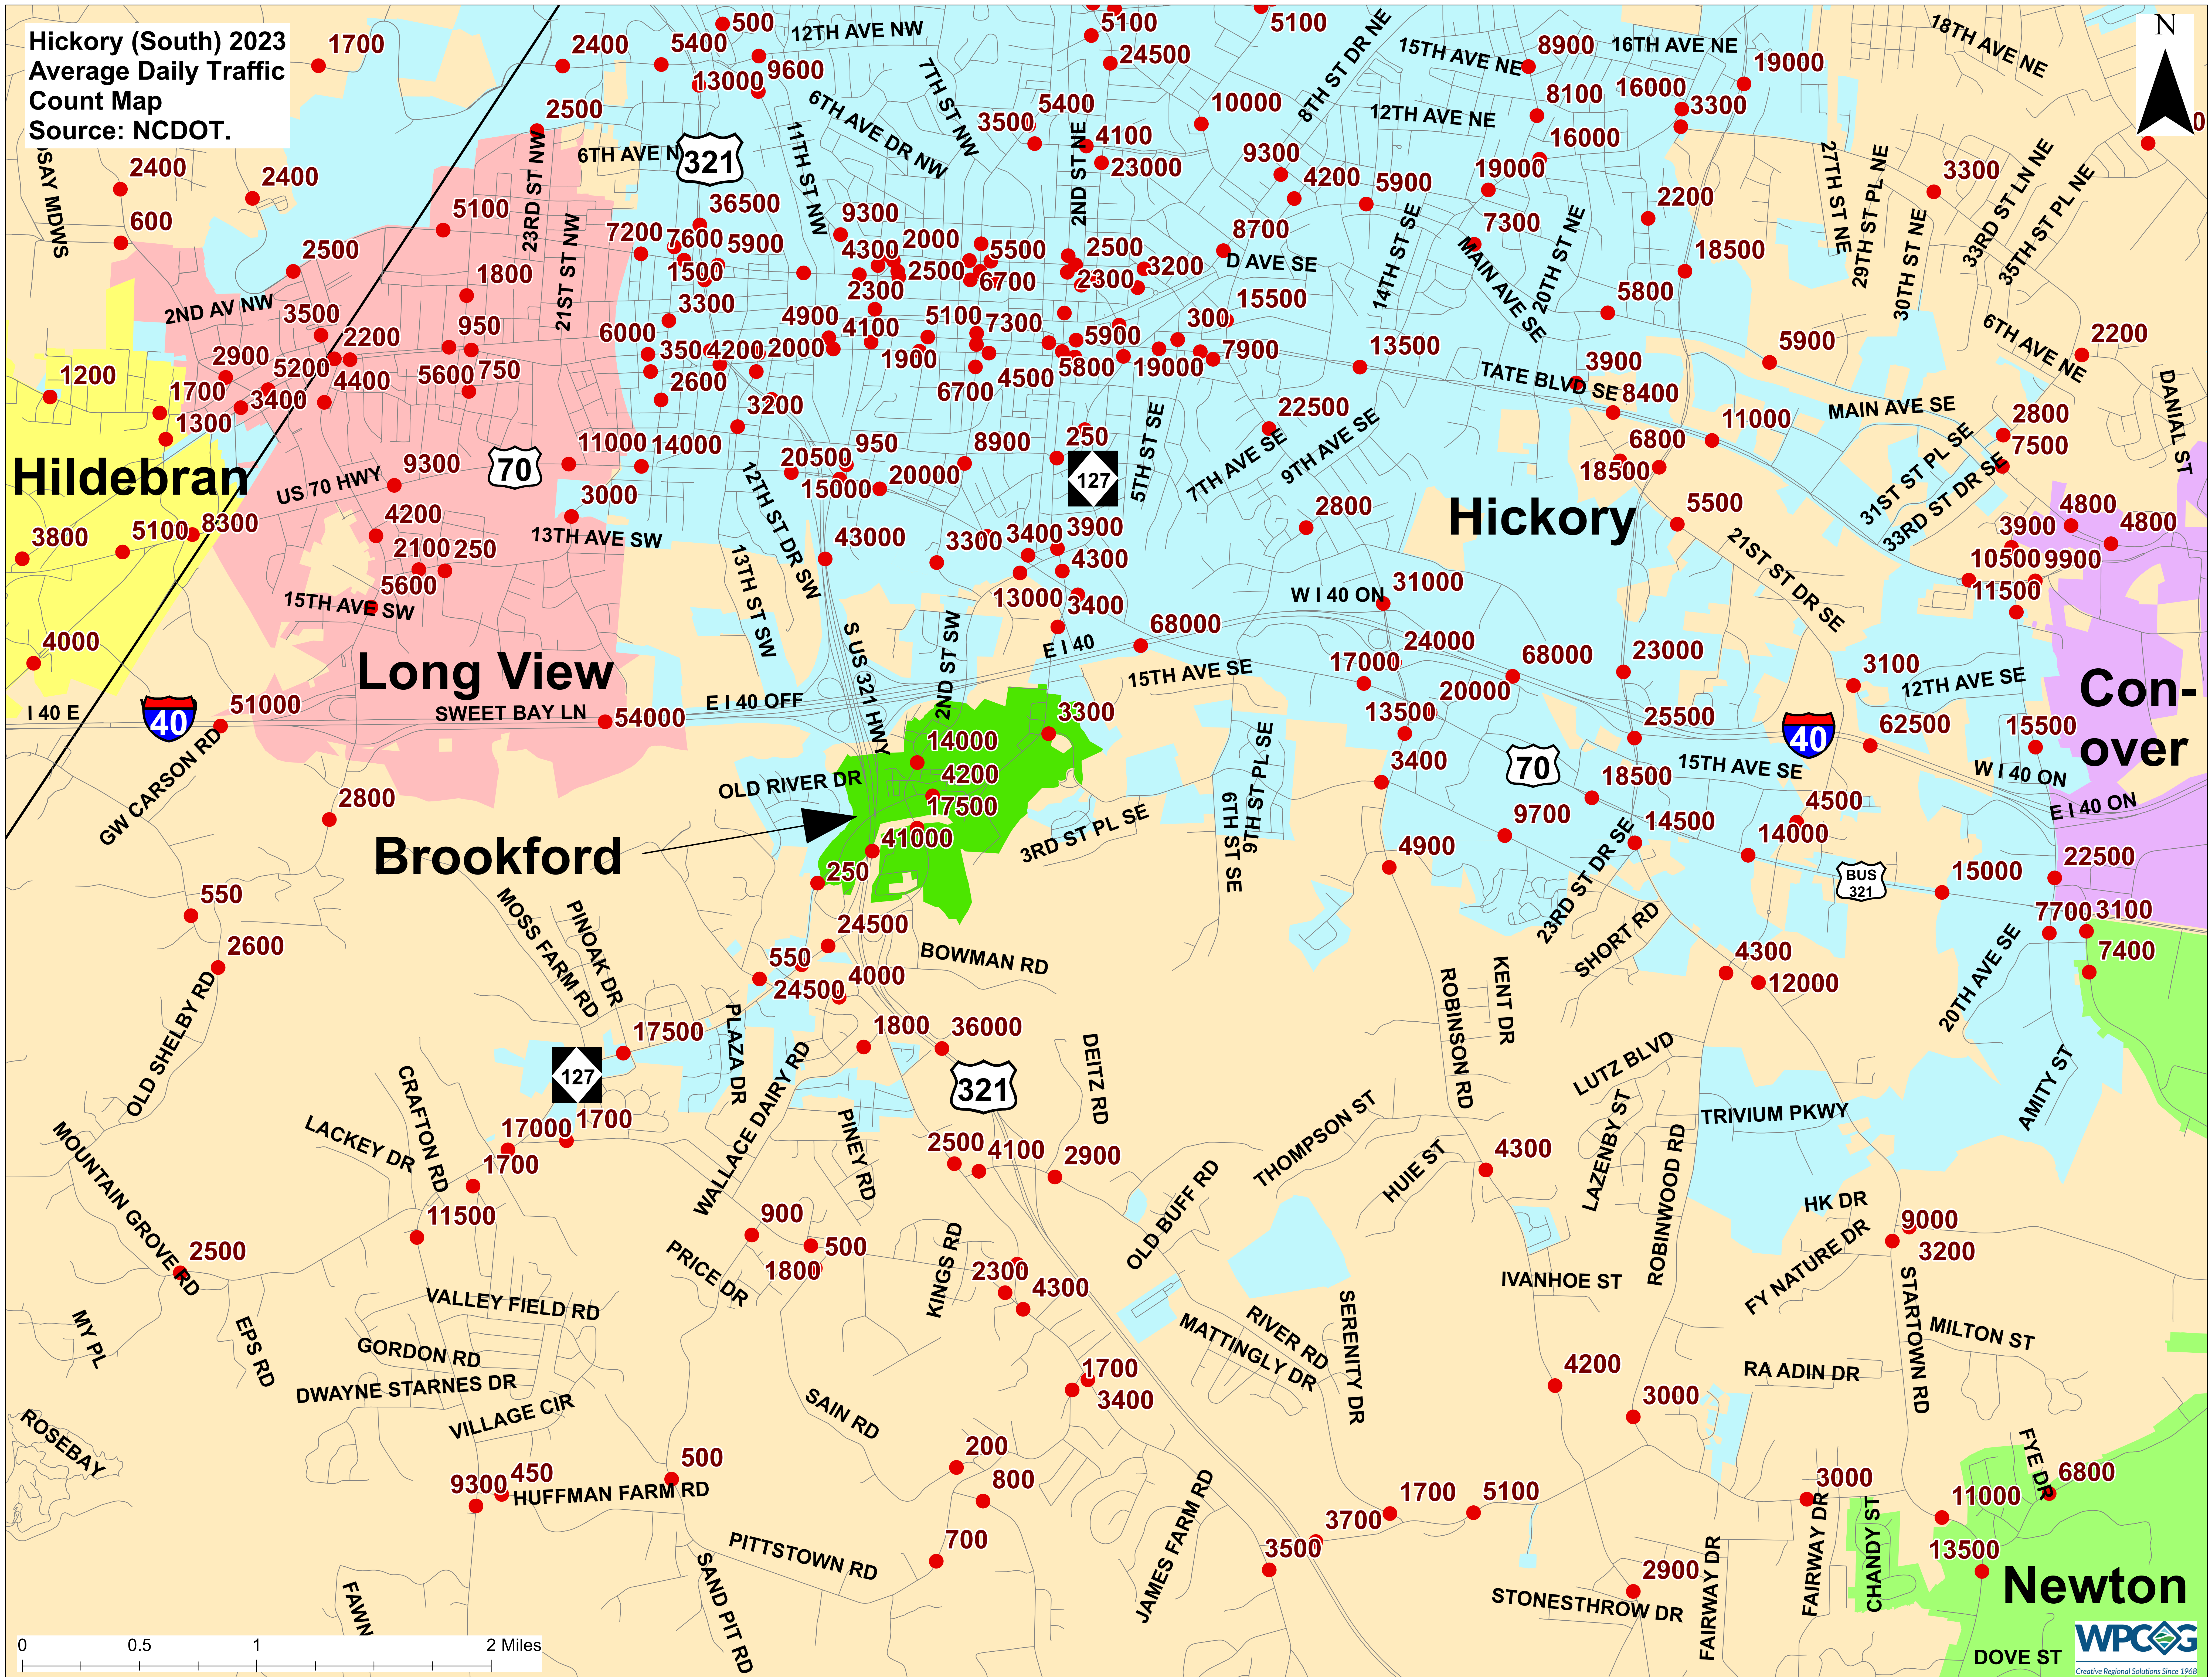

Catawba County 2023  
Average Daily Traffic  
Count Map  
Source: NCDOT.

Hickory (North) 2023  
Average Daily Traffic  
Count Map  
Source: NCDOT.

**Granite Falls**

**Hickory**

**Conover**

**Long View**

Hickory (South) 2023  
Average Daily Traffic  
Count Map  
Source: NCDOT.

**Hickory Central Business District 2023  
Average Daily Traffic Count Map**

Source: NCDOT.

Newton Area 2023  
Average Daily Traffic  
Count Map  
Source: NCDOT.

Conover Area 2023  
Average Daily Traffic  
Count Map  
Source: NCDOT.

Hickory Newton

Claremont

Conover

**Claremont and Catawba Area 2023  
Average Daily Traffic Count Map**  
Source: NCDOT.

0 0.5 1 2 Miles