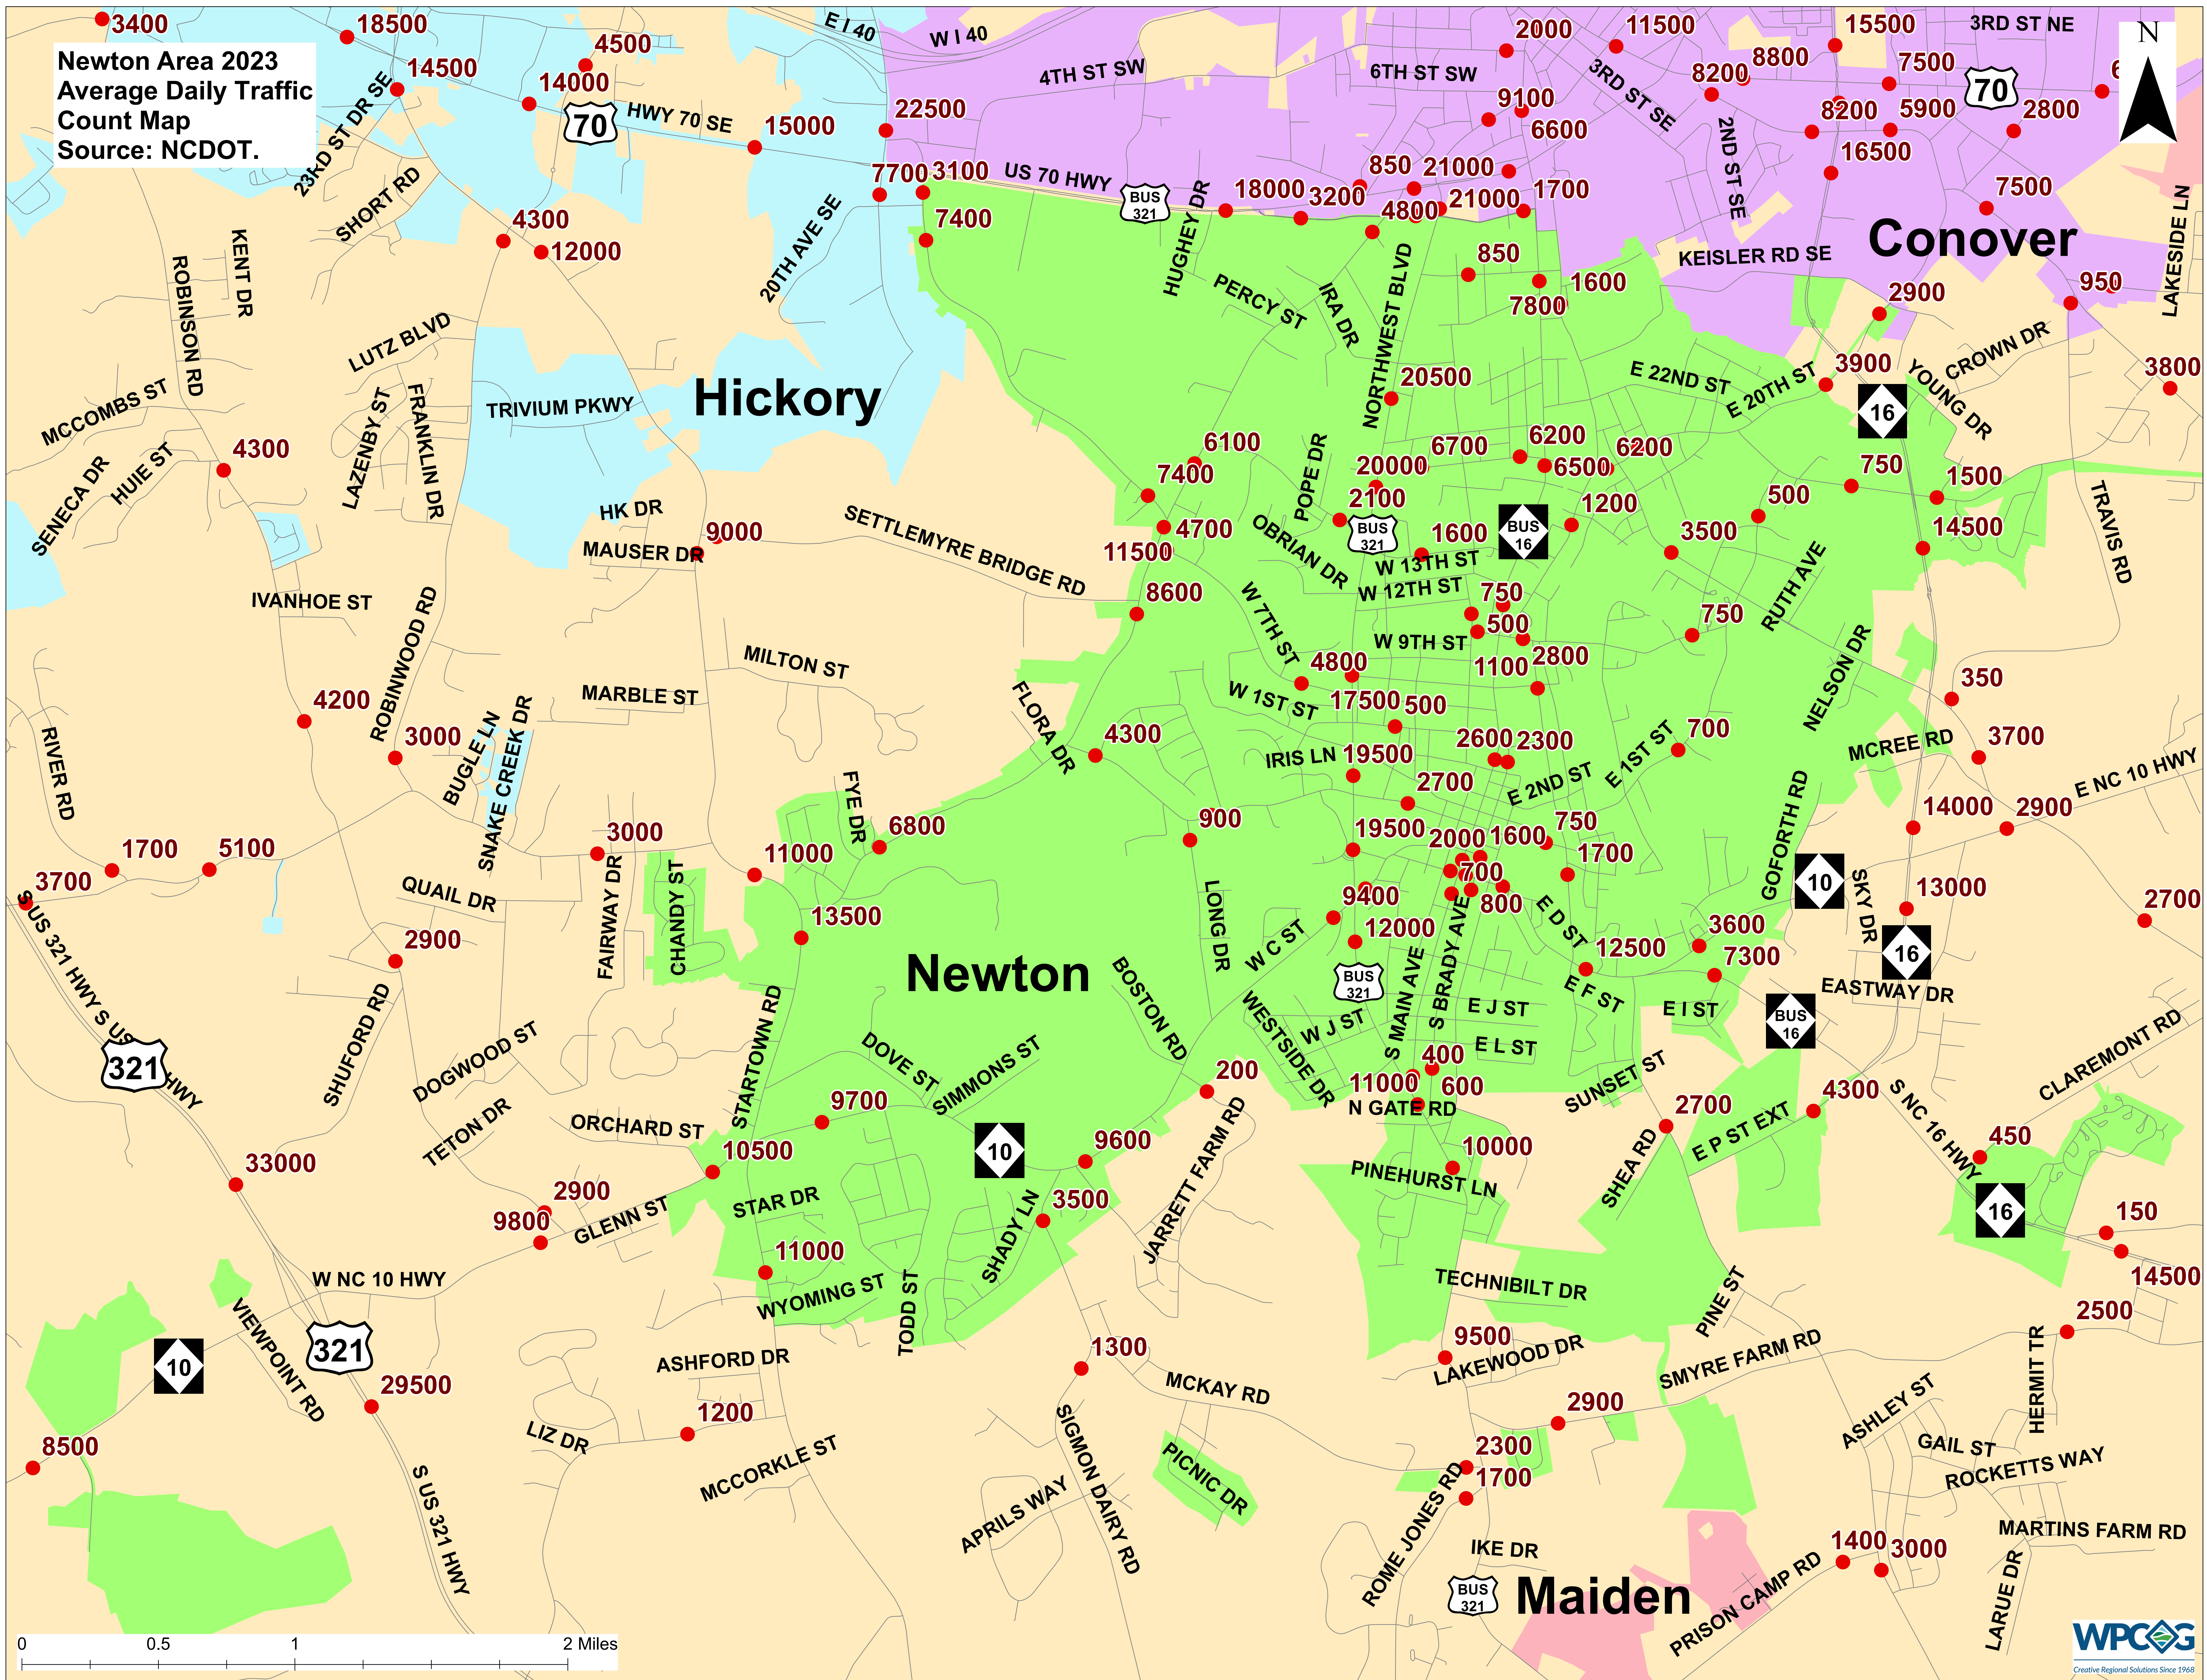

Catawba County 2023  
Average Daily Traffic  
Count Map  
Source: NCDOT.

Hickory (North) 2023  
Average Daily Traffic  
Count Map  
Source: NCDOT.

**Granite Falls**

**Hickory**

**Conover**

**Long View**

Hickory (South) 2023  
Average Daily Traffic  
Count Map  
Source: NCDOT.

**Hickory Central Business District 2023  
Average Daily Traffic Count Map**

Source: NCDOT.

Newton Area 2023  
Average Daily Traffic  
Count Map  
Source: NCDOT.

Conover Area 2023  
Average Daily Traffic  
Count Map  
Source: NCDOT.

Hickory Newton

Claremont

Conover

**Claremont and Catawba Area 2023  
Average Daily Traffic Count Map**  
Source: NCDOT.

0 0.5 1 2 Miles