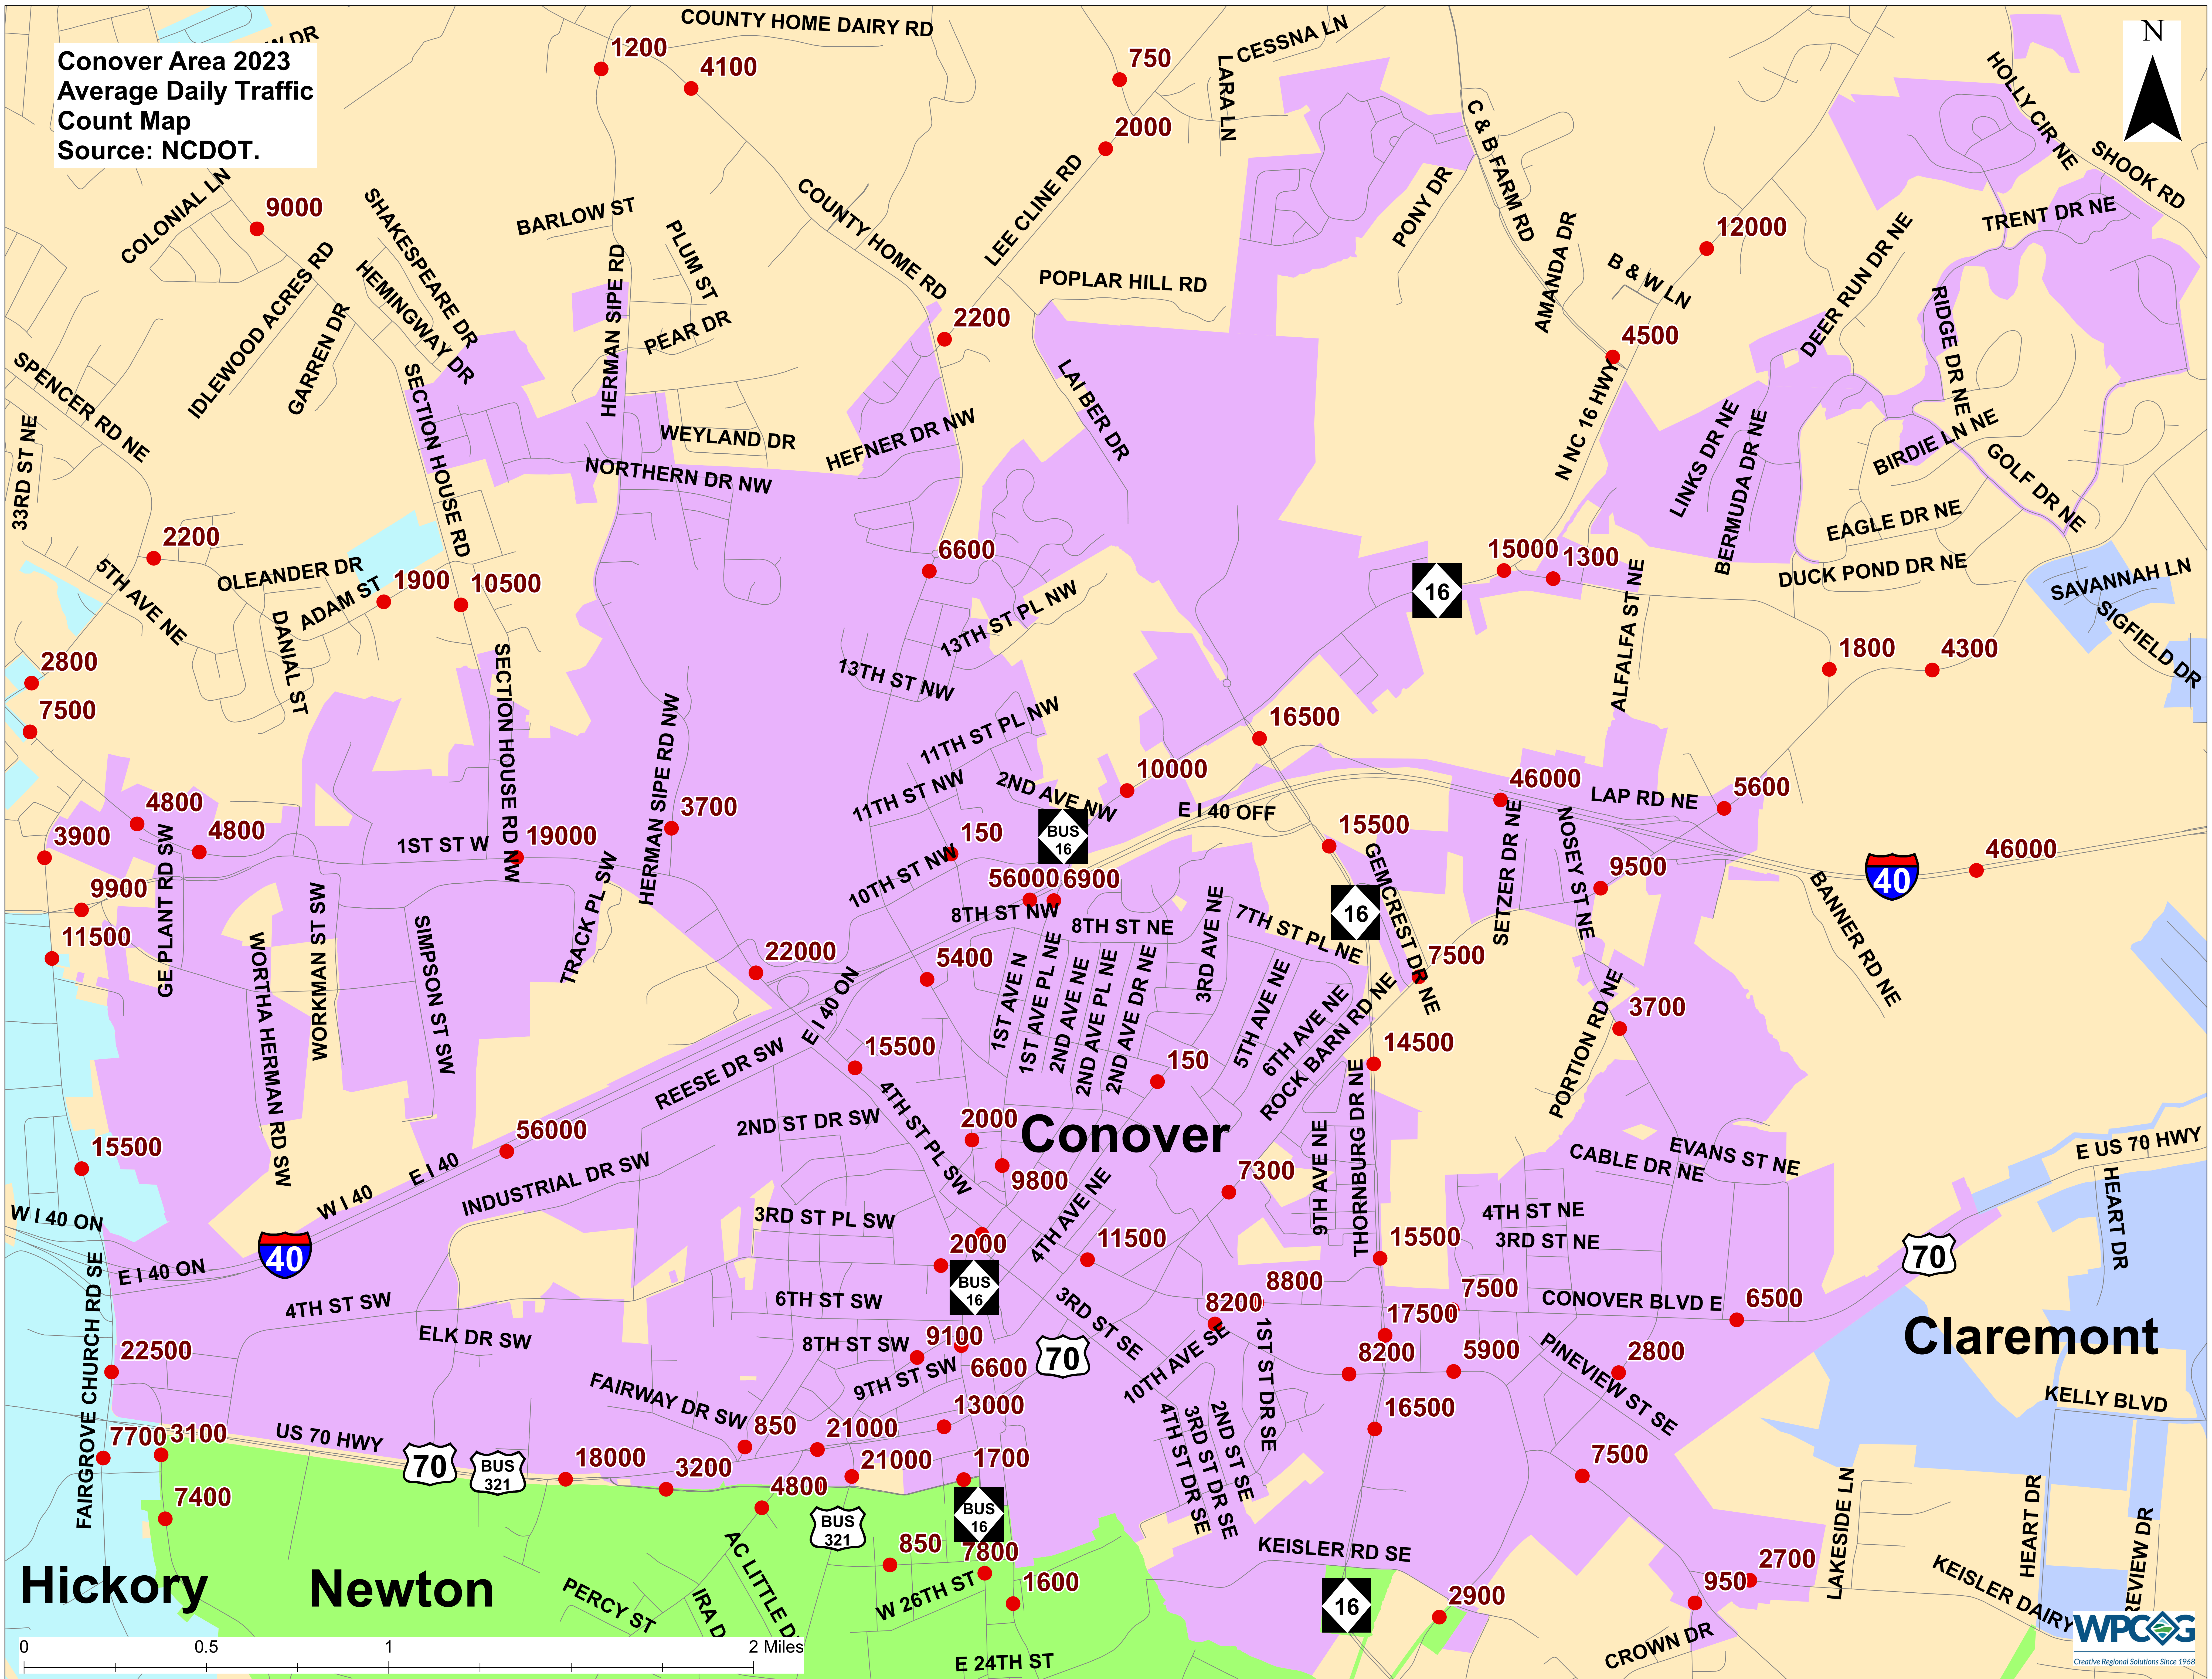

Catawba County 2023  
Average Daily Traffic  
Count Map  
Source: NCDOT.

Hickory (North) 2023  
Average Daily Traffic  
Count Map  
Source: NCDOT.

**Granite Falls**

**Hickory**

**Conover**

**Long View**

Hickory (South) 2023  
Average Daily Traffic  
Count Map  
Source: NCDOT.

**Hickory Central Business District 2023  
Average Daily Traffic Count Map**

Source: NCDOT.

Newton Area 2023  
Average Daily Traffic  
Count Map  
Source: NCDOT.

Conover Area 2023  
Average Daily Traffic  
Count Map  
Source: NCDOT.

Hickory Newton

Claremont

Conover

**Claremont and Catawba Area 2023  
Average Daily Traffic Count Map**  
Source: NCDOT.

0 0.5 1 2 Miles