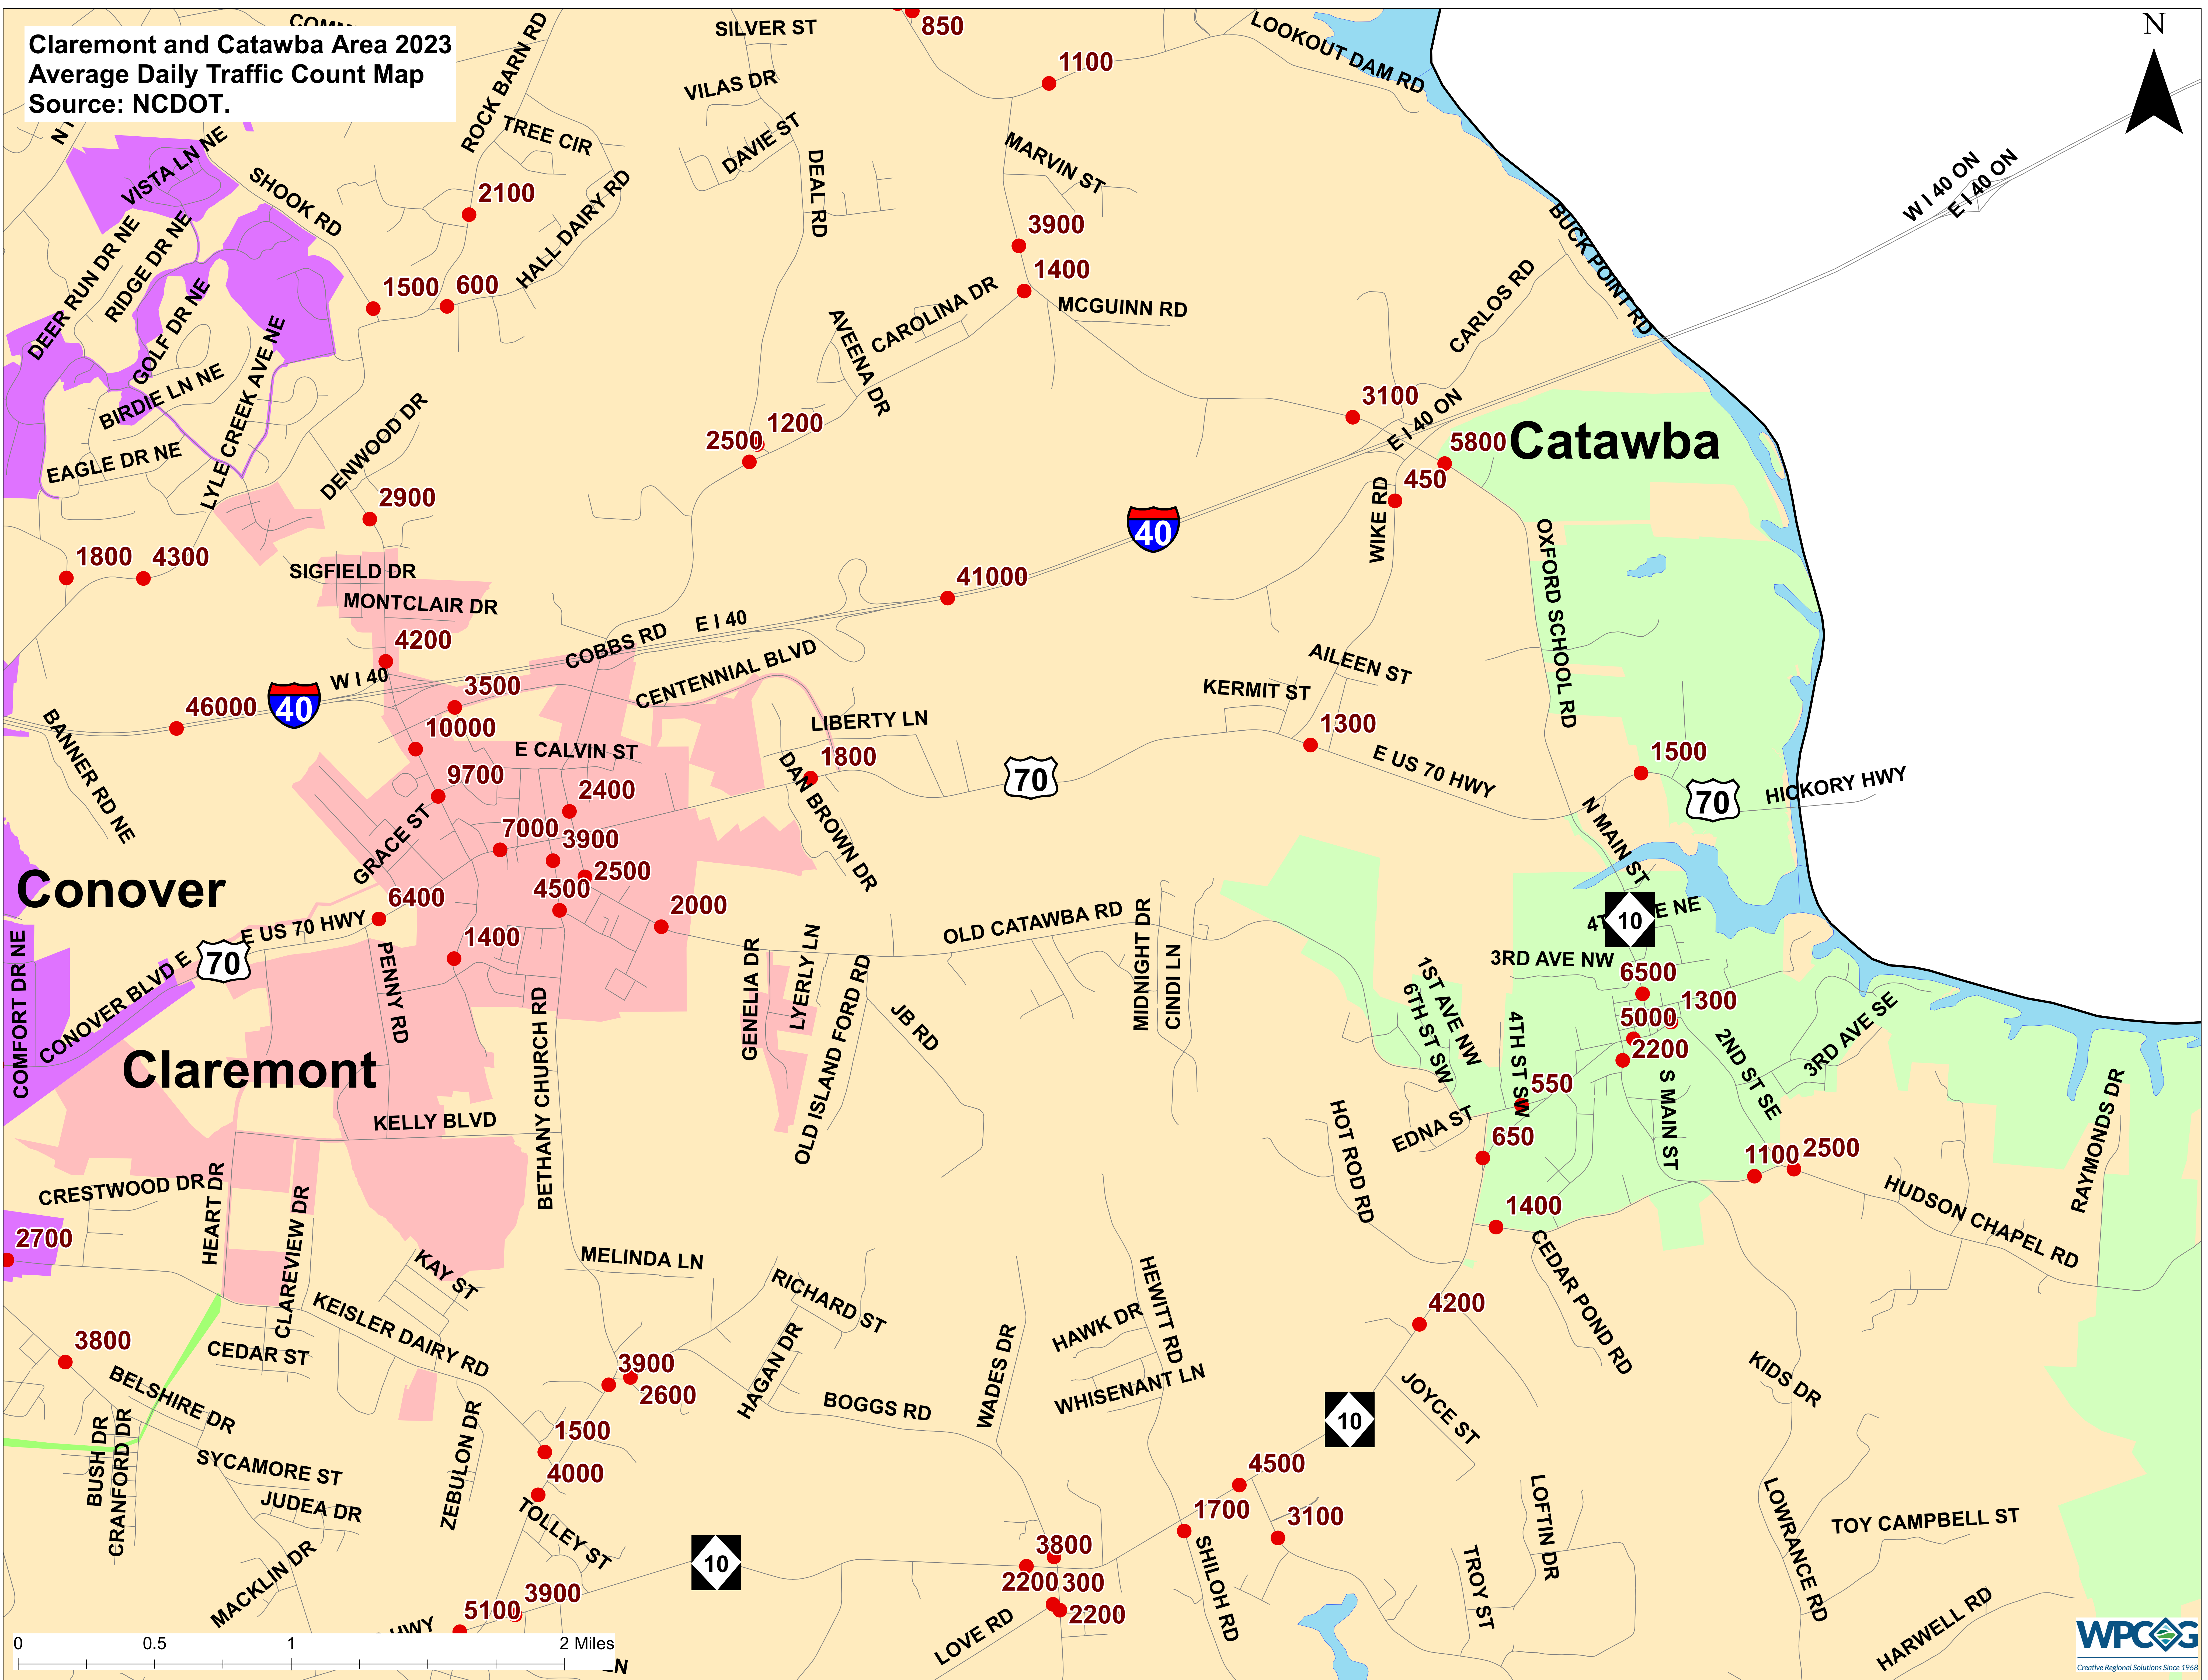

Catawba County 2023  
Average Daily Traffic  
Count Map  
Source: NCDOT.

Hickory (North) 2023  
Average Daily Traffic  
Count Map  
Source: NCDOT.

**Granite Falls**

**Hickory**

**Conover**

**Long View**

Hickory (South) 2023  
Average Daily Traffic  
Count Map  
Source: NCDOT.

**Hickory Central Business District 2023  
Average Daily Traffic Count Map**

Source: NCDOT.

Newton Area 2023  
Average Daily Traffic  
Count Map  
Source: NCDOT.

Conover Area 2023  
Average Daily Traffic  
Count Map  
Source: NCDOT.

Hickory Newton

Claremont

Conover

**Claremont and Catawba Area 2023  
Average Daily Traffic Count Map**  
Source: NCDOT.

0 0.5 1 2 Miles