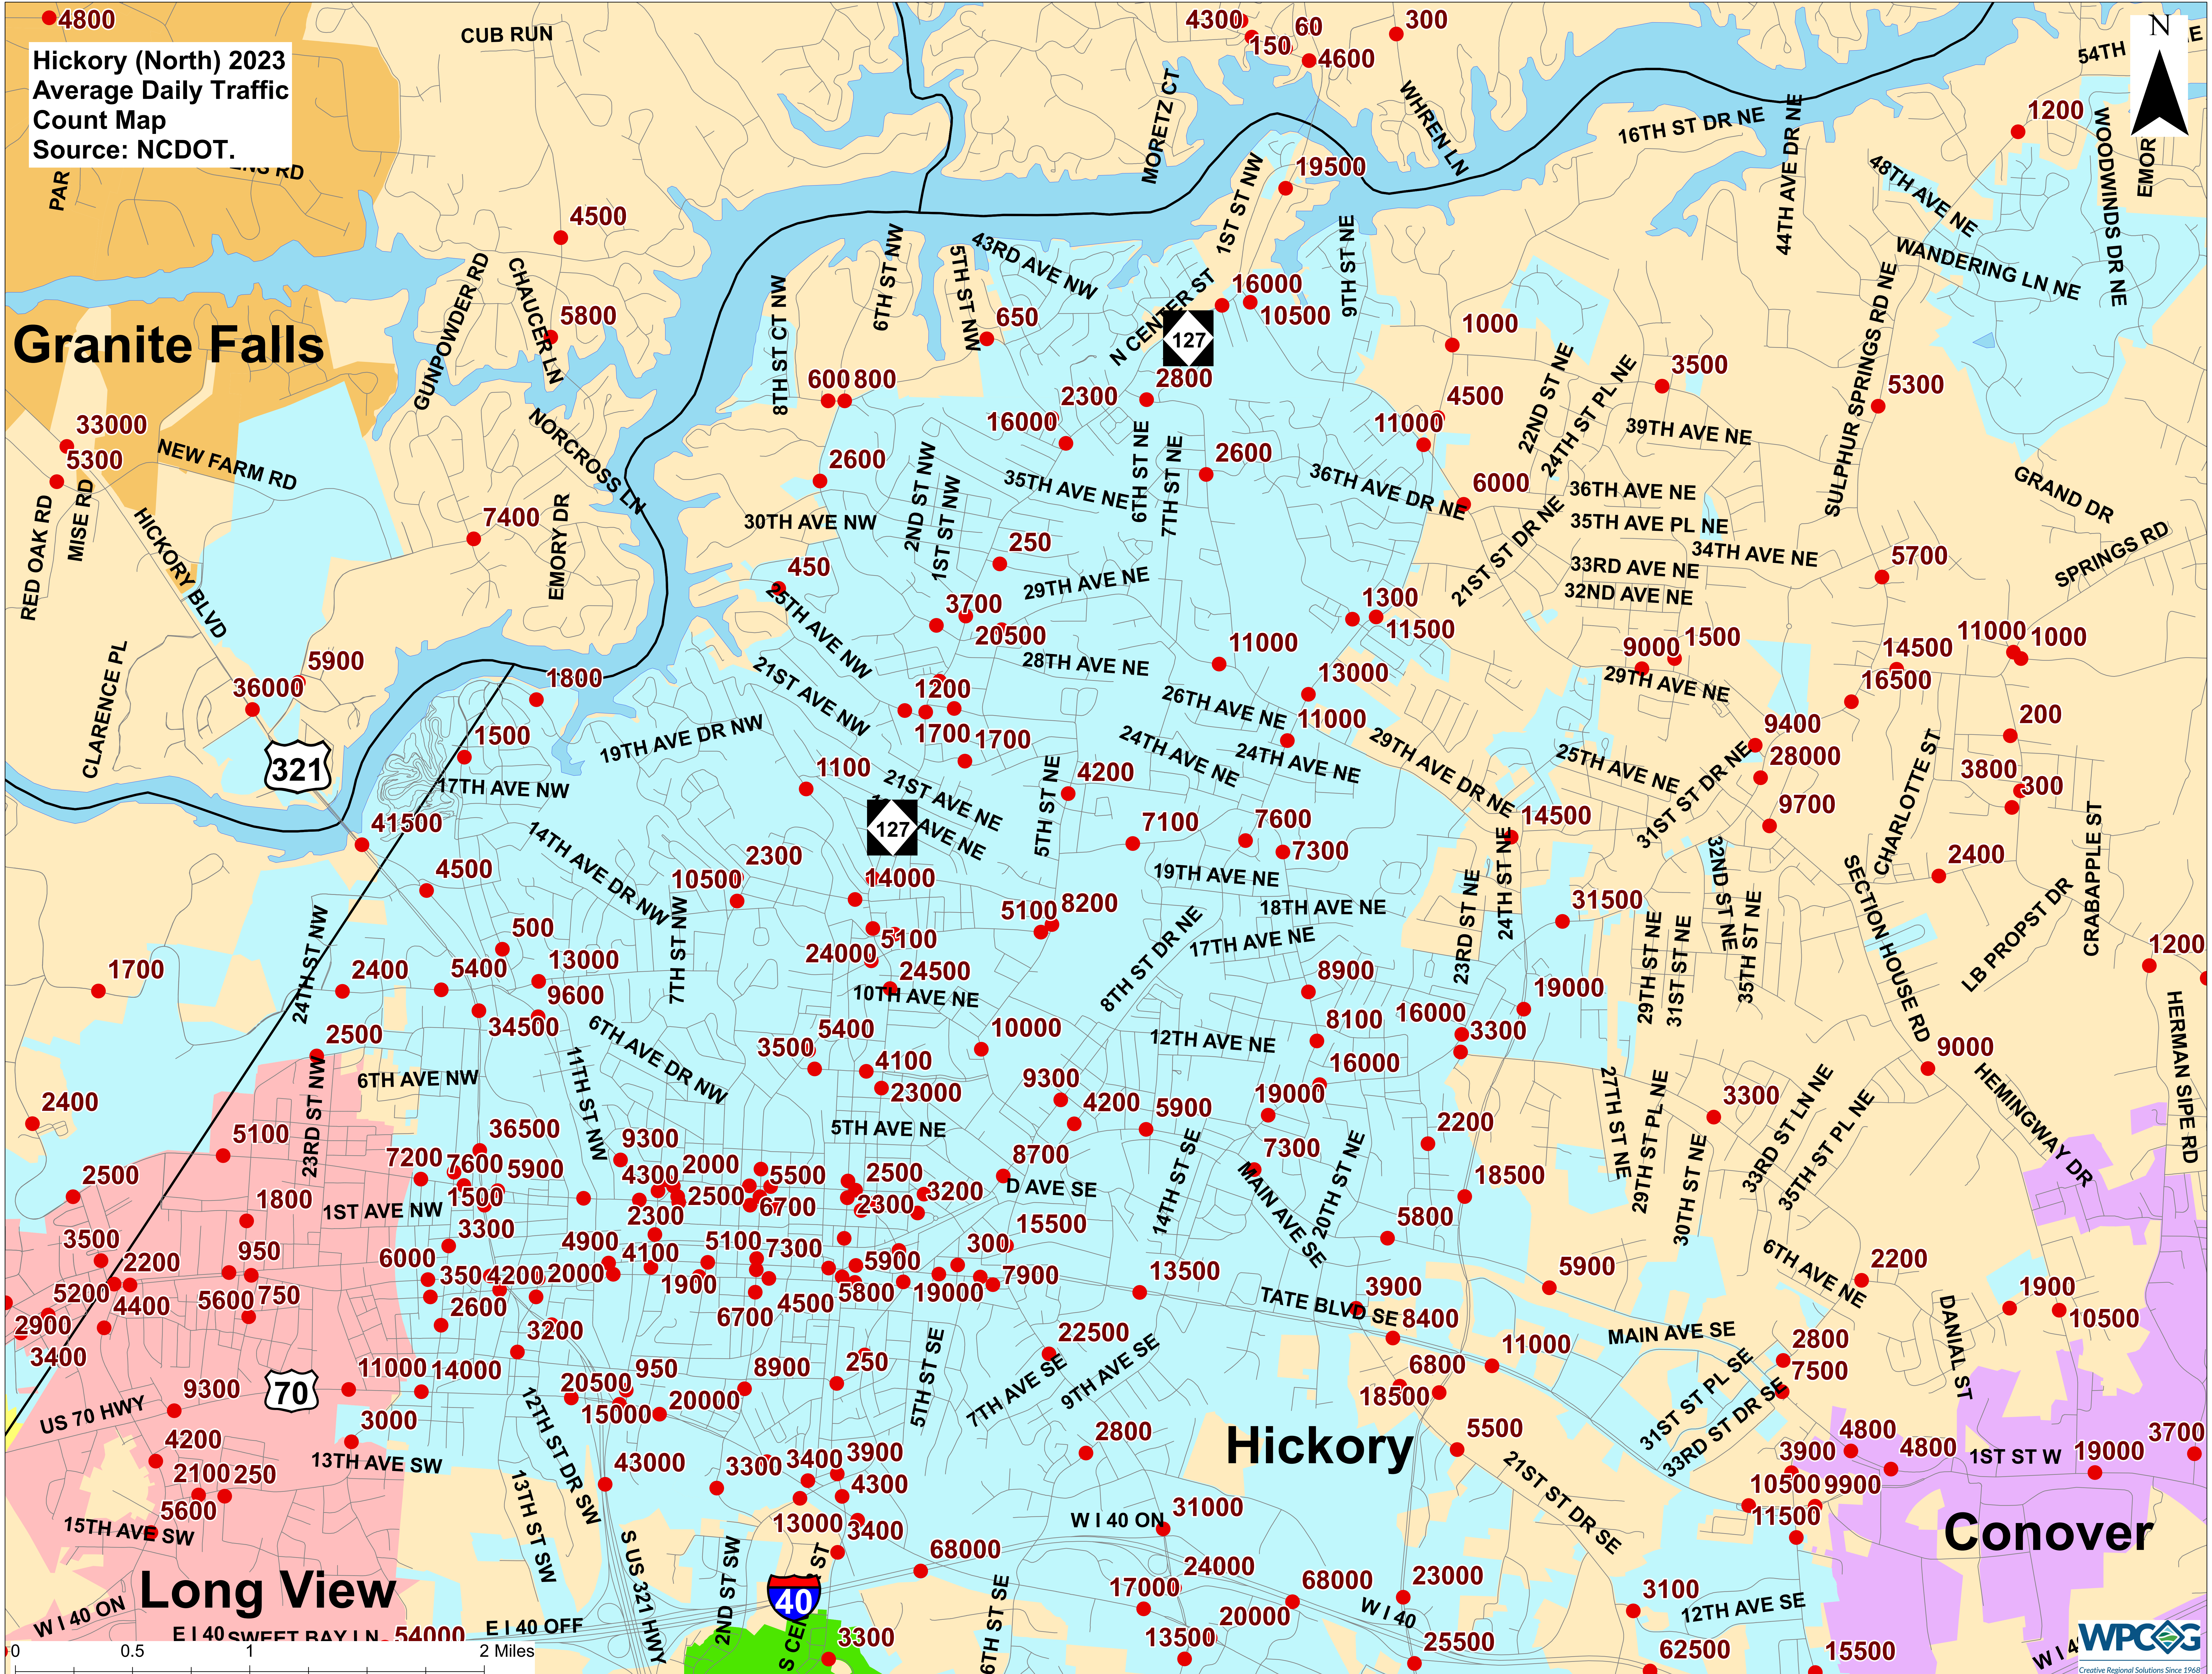

Catawba County 2023  
Average Daily Traffic  
Count Map  
Source: NCDOT.

Hickory (North) 2023  
Average Daily Traffic  
Count Map  
Source: NCDOT.

**Granite Falls**

**Hickory**

**Conover**

**Long View**

Hickory (South) 2023  
Average Daily Traffic  
Count Map  
Source: NCDOT.

**Hickory Central Business District 2023  
Average Daily Traffic Count Map**

Source: NCDOT.

Newton Area 2023  
Average Daily Traffic  
Count Map  
Source: NCDOT.

Conover Area 2023  
Average Daily Traffic  
Count Map  
Source: NCDOT.

Hickory Newton

Claremont

Conover

**Claremont and Catawba Area 2023  
Average Daily Traffic Count Map**  
Source: NCDOT.

0 0.5 1 2 Miles