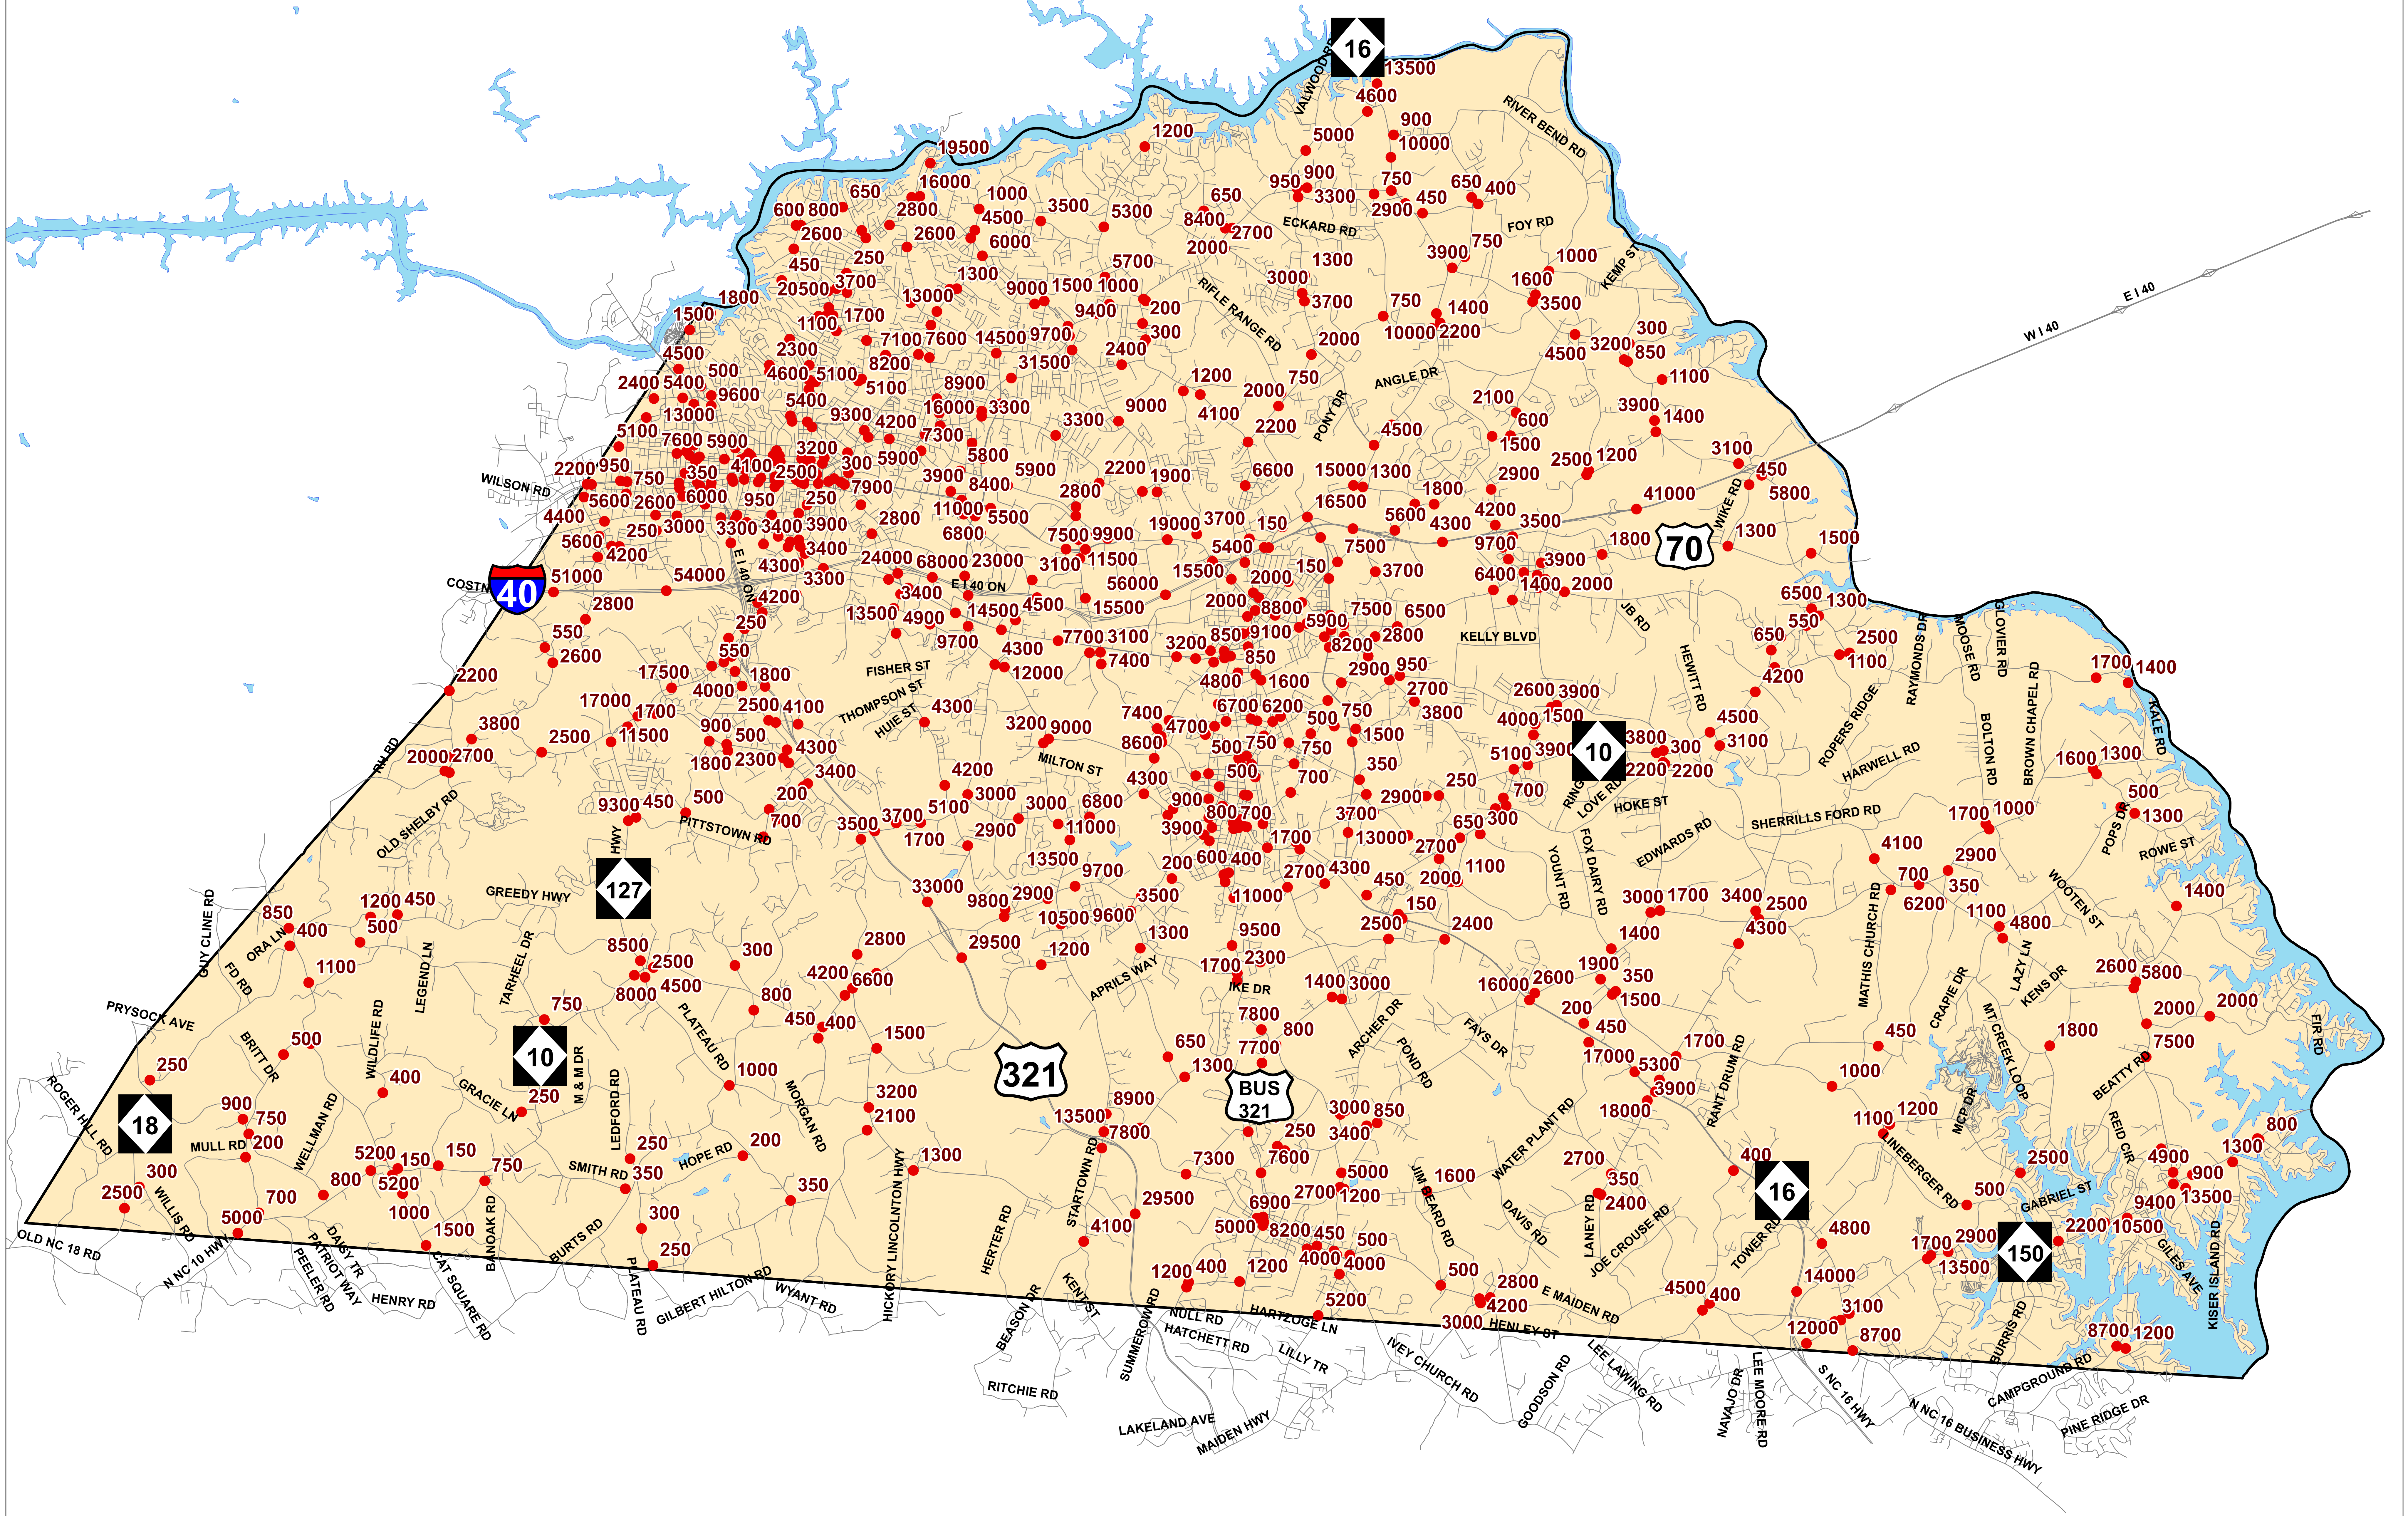

Catawba County 2023  
Average Daily Traffic  
Count Map  
Source: NCDOT.

Hickory (North) 2023  
Average Daily Traffic  
Count Map  
Source: NCDOT.

**Granite Falls**

**Hickory**

**Conover**

**Long View**

Hickory (South) 2023  
Average Daily Traffic  
Count Map  
Source: NCDOT.

**Hickory Central Business District 2023  
Average Daily Traffic Count Map**

Source: NCDOT.

Newton Area 2023  
Average Daily Traffic  
Count Map  
Source: NCDOT.

Conover Area 2023  
Average Daily Traffic  
Count Map  
Source: NCDOT.

Hickory Newton

Claremont

Conover

**Claremont and Catawba Area 2023  
Average Daily Traffic Count Map**  
Source: NCDOT.

0 0.5 1 2 Miles