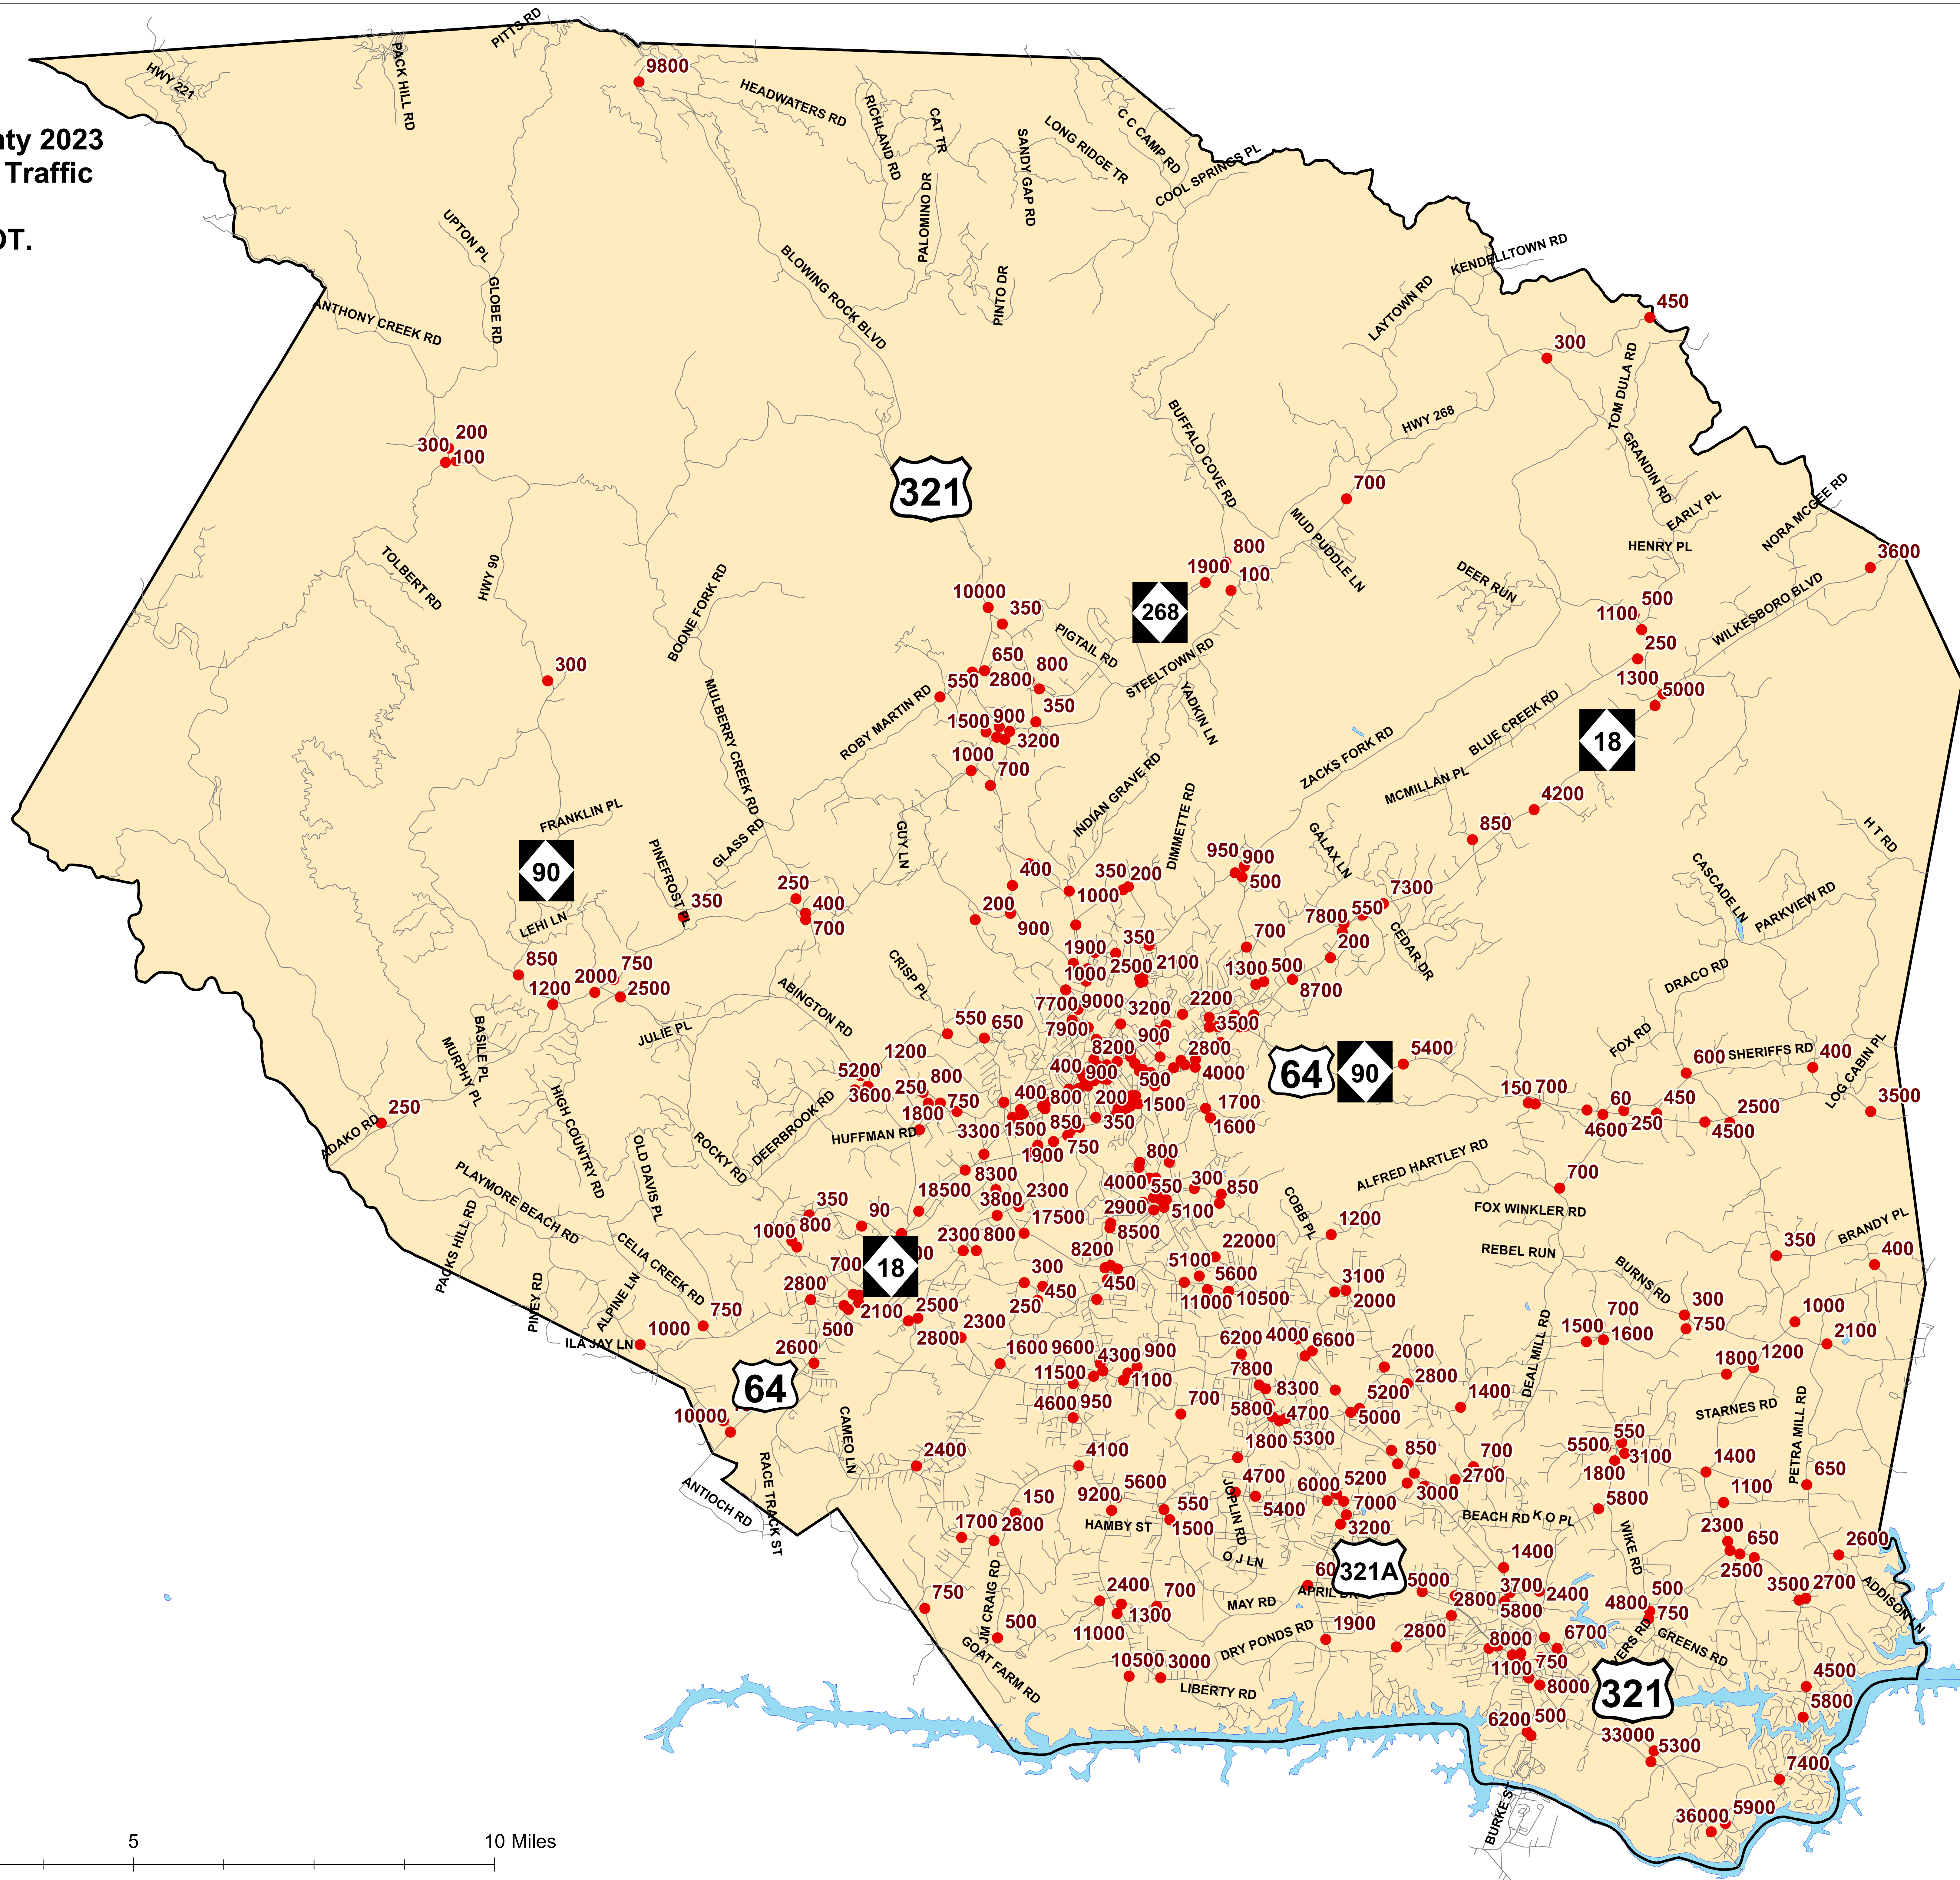

**Caldwell County 2023
Average Daily Traffic
Count Map**
Source: NCDOT.

Lenoir Area 2023
Average Daily Traffic
Count Map
Source: NCDOT.

**Cedar
Rock**

Lenoir

Gamewell

**Cajahs
Mtn**

Hudson

**Lenoir Central Business District 2023
Average Daily Traffic Count Map**
Source: NCDOT.

SHINSHINE I N
Hudson and Sawmills Area 2023
Average Daily Traffic Count Map
Source: NCDOT.

0 0.5 1 2 Miles

Cajahs Mtn and Gamewell Area 2023
Average Daily Traffic Count Map
Source: NCDOT.