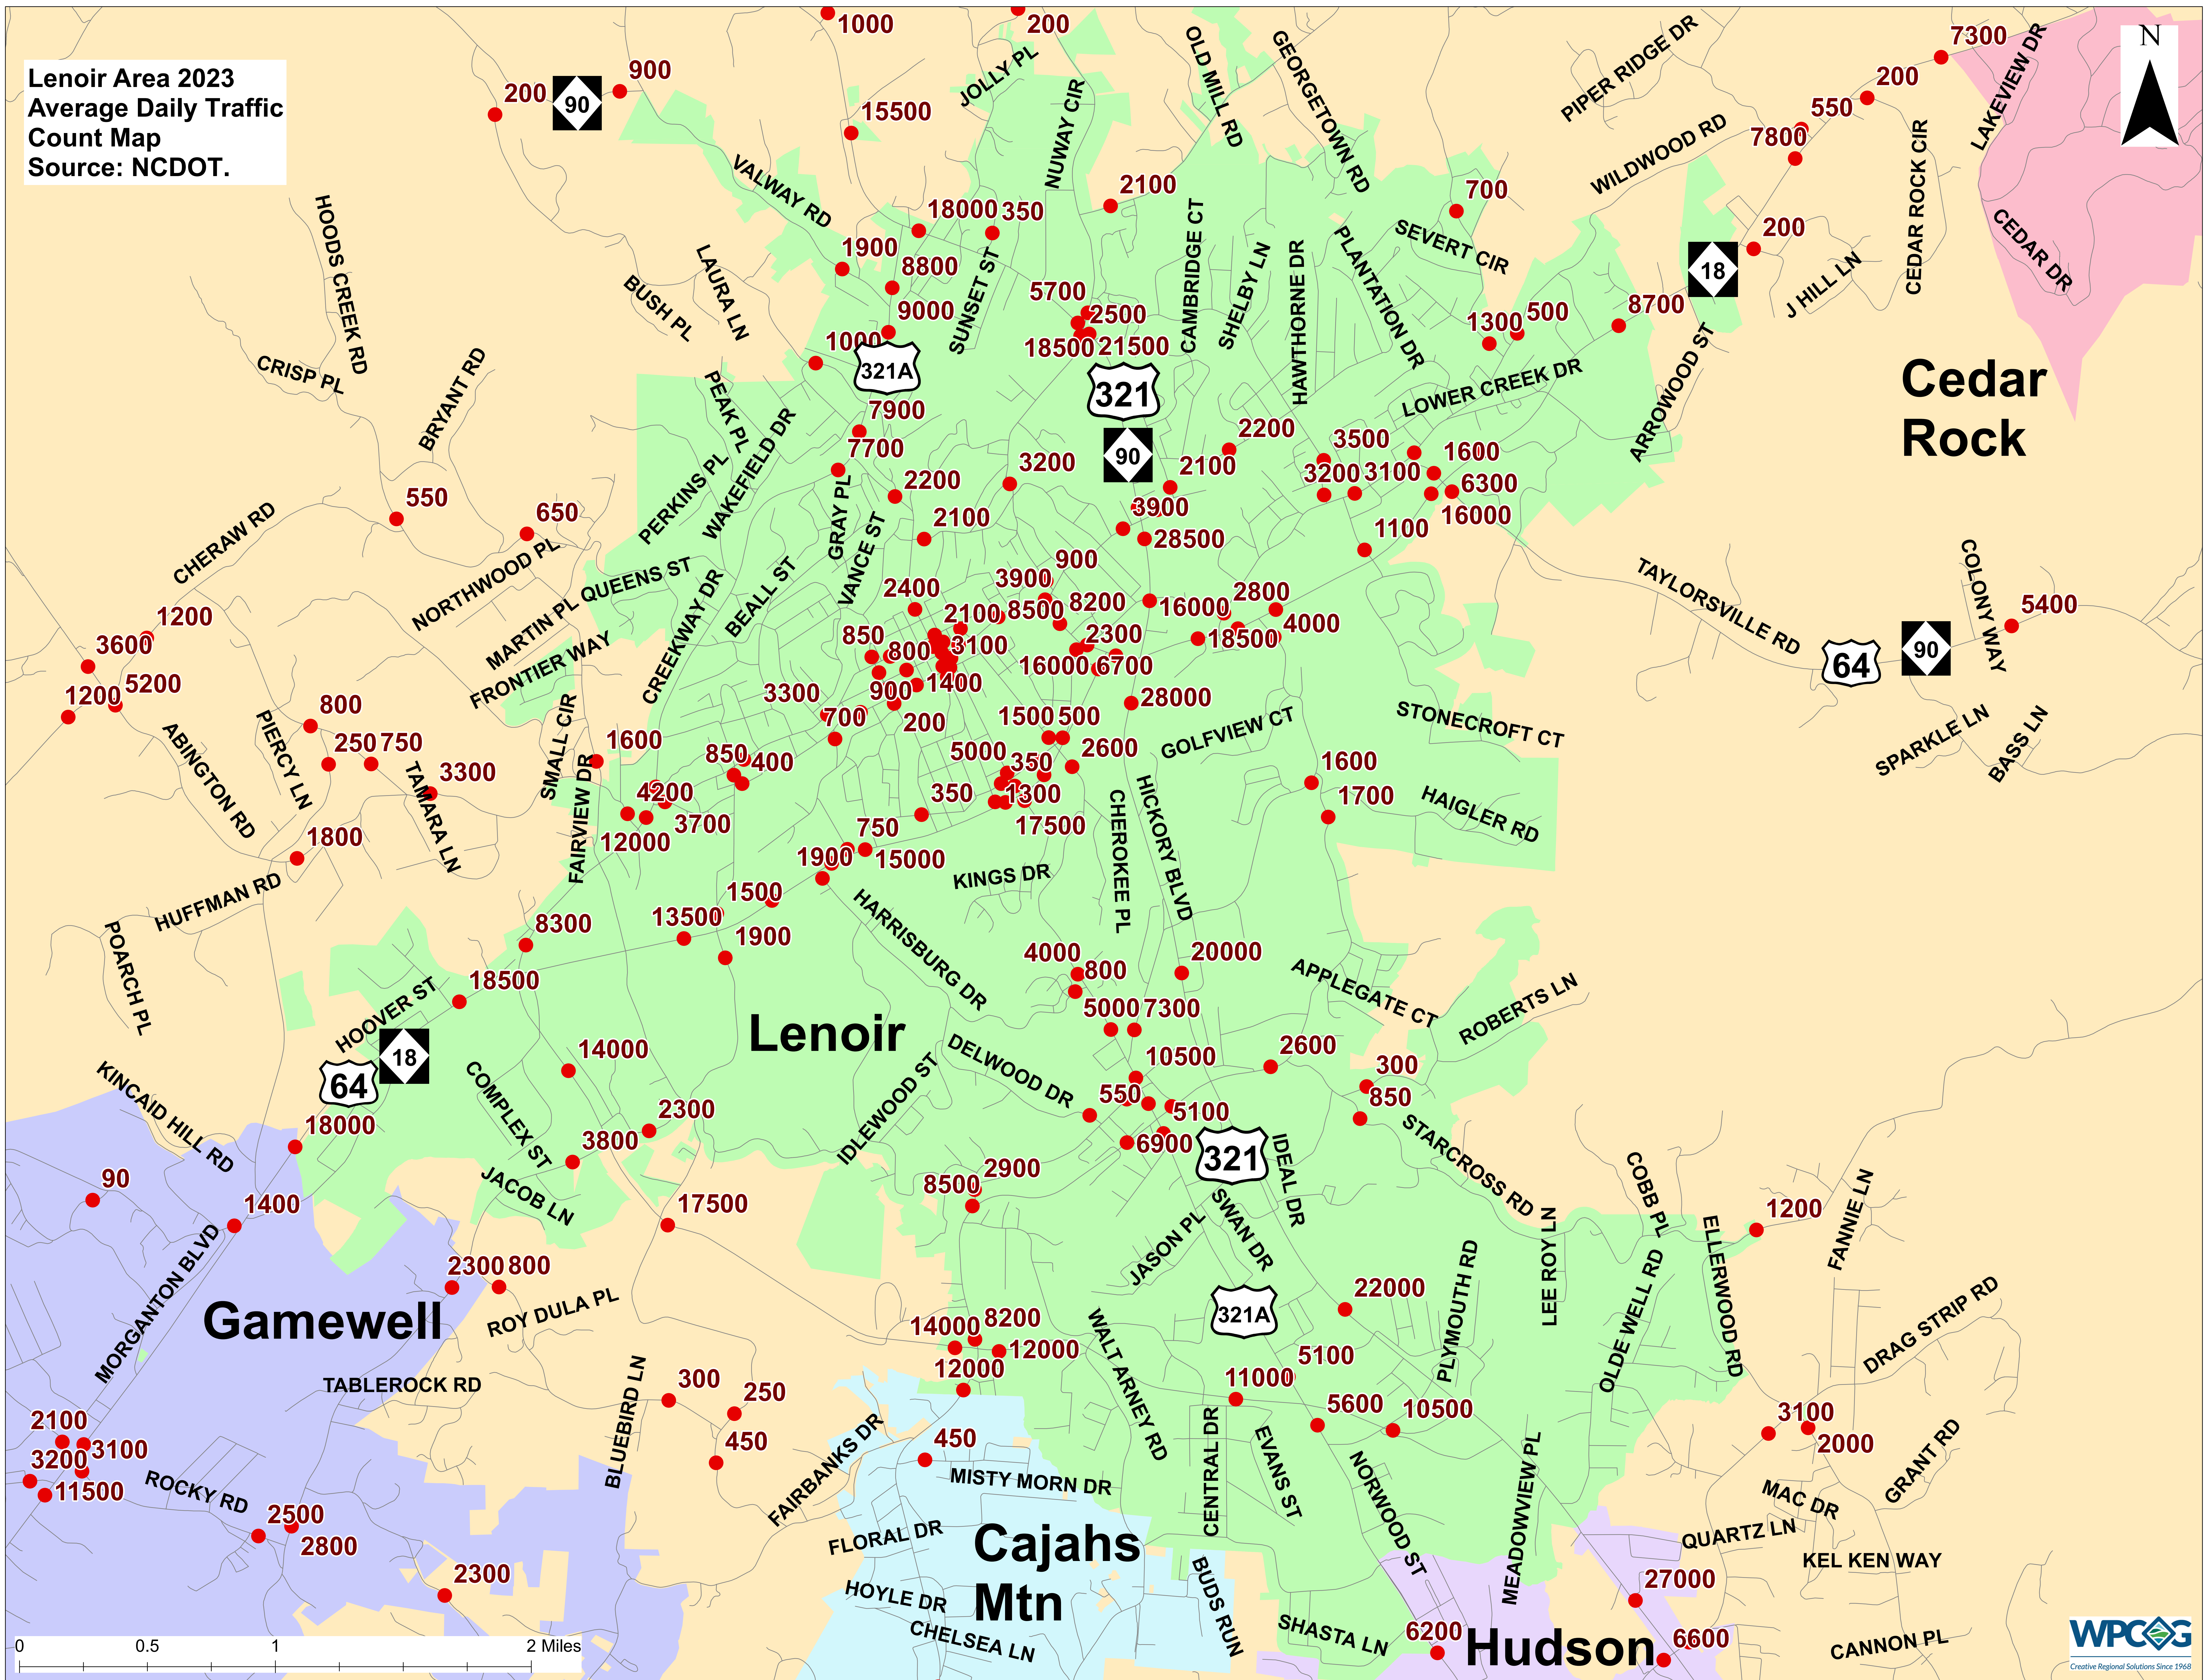

**Caldwell County 2023
Average Daily Traffic
Count Map**
Source: NCDOT.

Lenoir Area 2023
Average Daily Traffic
Count Map
Source: NCDOT.

**Cedar
Rock**

Lenoir

Gamewell

**Cajahs
Mtn**

Hudson

**Lenoir Central Business District 2023
Average Daily Traffic Count Map**
Source: NCDOT.

SHINSHINE I N
Hudson and Sawmills Area 2023
Average Daily Traffic Count Map
Source: NCDOT.

0 0.5 1 2 Miles

Cajahs Mtn and Gamewell Area 2023
Average Daily Traffic Count Map
Source: NCDOT.