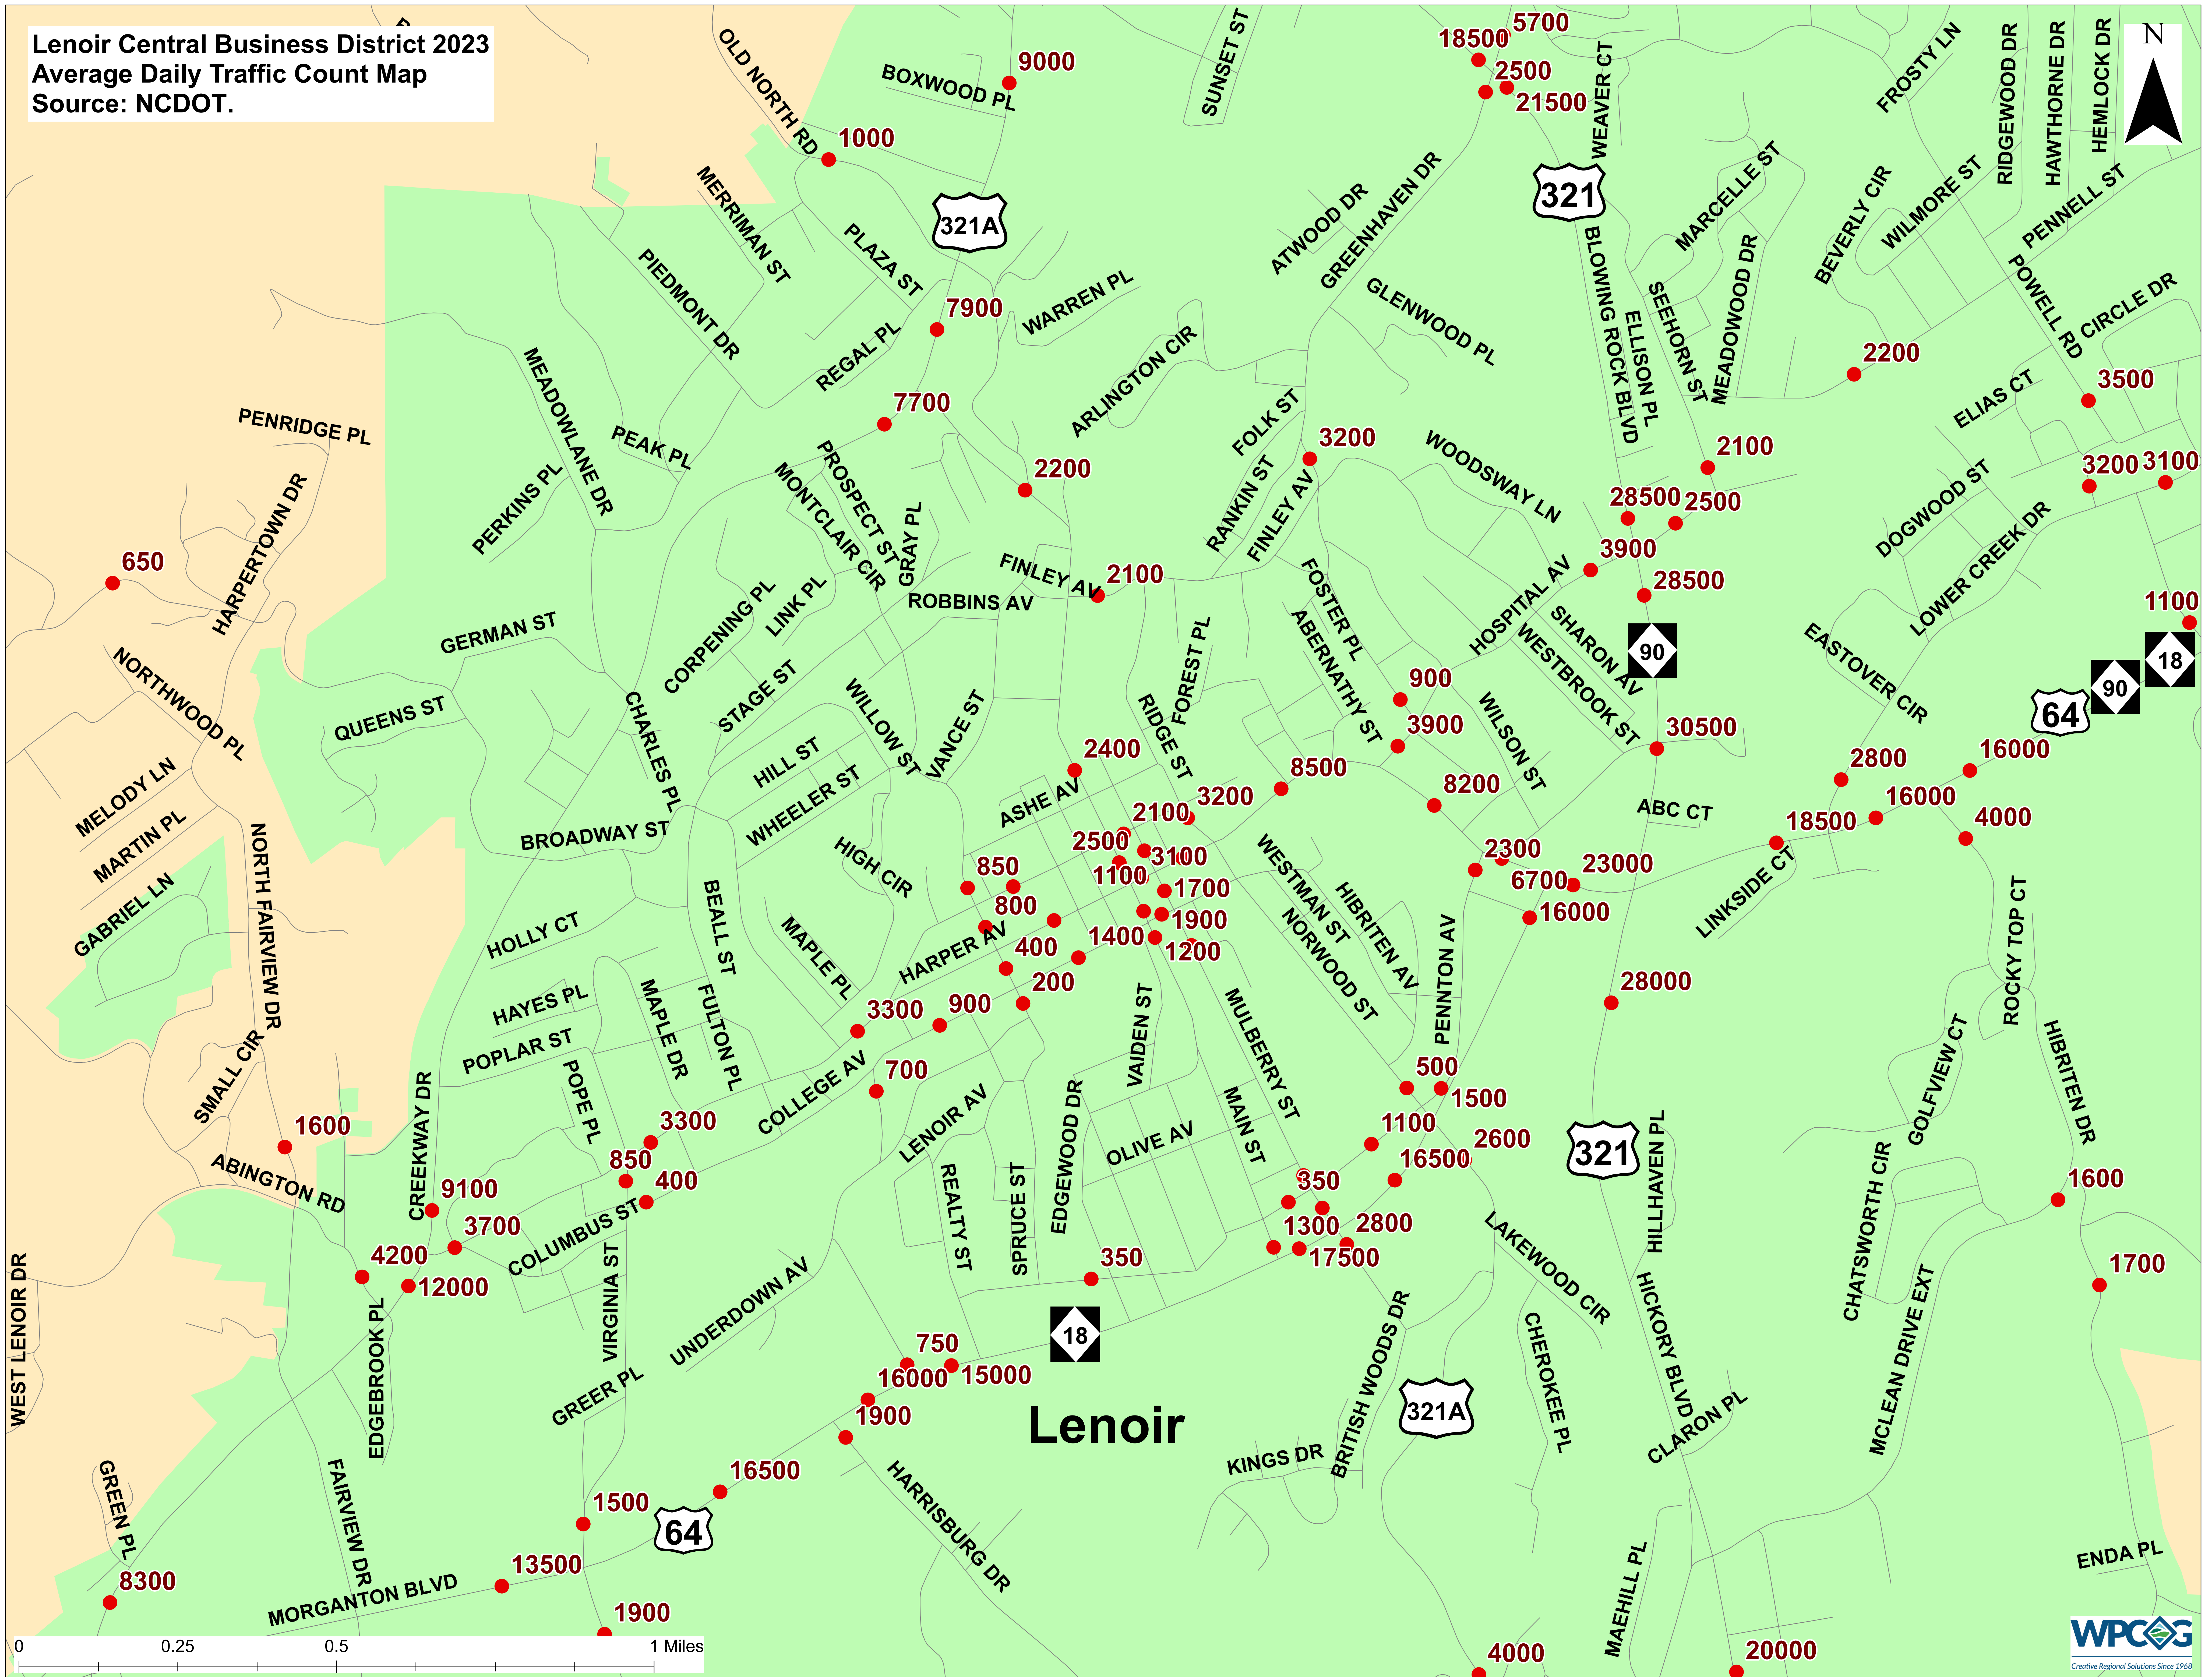

**Caldwell County 2023
Average Daily Traffic
Count Map**
Source: NCDOT.

Lenoir Area 2023
Average Daily Traffic
Count Map
Source: NCDOT.

**Cedar
Rock**

Lenoir

Gamewell

**Cajahs
Mtn**

Hudson

**Lenoir Central Business District 2023
Average Daily Traffic Count Map**
Source: NCDOT.

SHINSHINE I N
Hudson and Sawmills Area 2023
Average Daily Traffic Count Map
Source: NCDOT.

0 0.5 1 2 Miles

Cajahs Mtn and Gamewell Area 2023
Average Daily Traffic Count Map
Source: NCDOT.